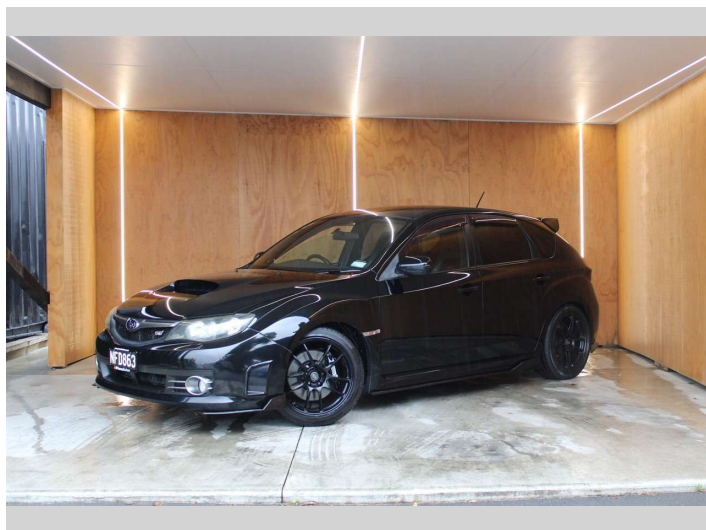

2008 Subaru Impreza WRX STI 6 SPEED MANUAL

Purchase Price **\$17,990**
Includes GST, Registration & Licensing

Finance may be available on this vehicle. Ask one of our friendly staff for more information.

Body Style
Hatchback

Odometer
173,977 km

Engine
1990 cc, Internal Combustion

Fuel Type
Petrol

Transmission
MANUAL

Wheels
-

VIN
7AT0GF09X19390093

Interior
-

Safety
-

Reg No.
NFD863

Ext Colour
Black

History
Ex-Overseas

Seats
5 seats

CO2 Emissions
-

Energy Economy
-

Stock ID: 27913