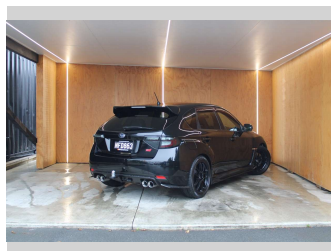

2008 Subaru Impreza WRX STI 6 SPEED MANUAL

Purchase Price **\$17,990**
Includes GST, Registration & Licensing

Finance may be available on this vehicle. Ask one of our friendly staff for more information.

Gain peace of mind with Mechanical Breakdown Insurance. **Ask us how.**

Top features

- » Air Bag(s)
- » Air Conditioning
- » Alloys
- » Alloys
- » Bluetooth
- » Car Stereo
- » Central Locking
- » Climate Control
- » Electric Mirrors
- » Electric Mirrors
- » Electric Windows
- » Keyless Entry
- » Power Steering
- » Push Button Start
- » Recaro Seats
- » Remote Locking
- » Sports Exhaust
- » Tinted Windows

Body Style
Hatchback

Odometer
173,977 km

Engine
1990 cc, Internal Combustion

Fuel Type
Petrol

Transmission
MANUAL

Wheels
-

VIN
7AT0GF09X19390093

Interior
-