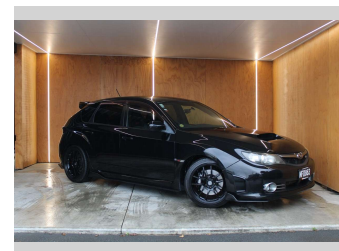

2008 Subaru Impreza WRX STI 6 SPEED MANUAL

Purchase Price **\$17,990**
Includes GST, Registration & Licensing

Finance may be available on this vehicle. Ask one of our friendly staff for more information.

Body Style
Hatchback

Odometer
173,977 km

Engine
1990 cc, Internal Combustion

Fuel Type
Petrol

Transmission
MANUAL

Wheels
-

VIN
7AT0GF09X19390093

Interior
-

Safety
-

Reg No.
NFD863

Ext Colour
Black

History
Ex-Overseas

Seats
5 seats

CO2 Emissions
-

Energy Economy
-

Stock ID: 27913