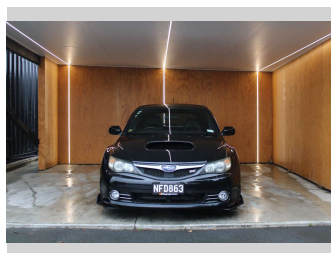

2008 Subaru Impreza WRX STI 6 SPEED MANUAL

Purchase Price **\$17,990**
Includes GST, Registration & Licensing

Finance may be available on this vehicle. Ask one of our friendly staff for more information.

Body Style
Hatchback

Odometer
173,977 km

Engine
1990 cc, Internal Combustion

Fuel Type
Petrol

Transmission
MANUAL

Wheels
-

VIN
7AT0GF09X19390093

Interior
-