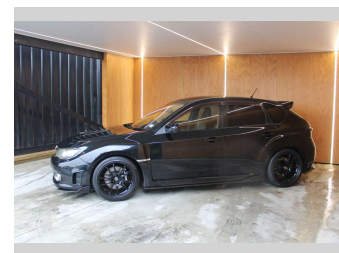

2008 Subaru Impreza WRX STI 6 SPEED MANUAL

Purchase Price **\$17,990**
Includes GST, Registration & Licensing

Finance may be available on this vehicle. Ask one of our friendly staff for more information.

Body Style
Hatchback

Odometer
173,977 km

Engine
1990 cc, Internal Combustion

Fuel Type
Petrol

Transmission
MANUAL

Wheels
-

VIN
7AT0GF09X19390093

Interior
-