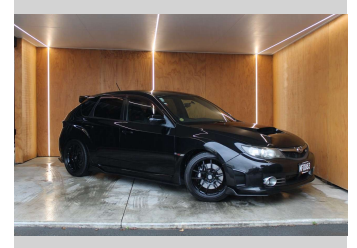

2008 Subaru Impreza WRX STI 6 SPEED MANUAL

Purchase Price **\$16,990**
Includes GST, Registration & Licensing

Finance may be available on this vehicle. Ask one of our friendly staff for more information.

Body Style
Hatchback

Odometer
173,977 km

Engine
1990 cc, Internal Combustion

Fuel Type
Petrol

Transmission
MANUAL

Wheels
-

VIN
7AT0GF09X19390093

Interior
-

Safety
-

Reg No.
NFD863

Ext Colour
Black

History
Ex-Overseas

Seats
5 seats

CO2 Emissions
-

Energy Economy
-

Stock ID: 27913