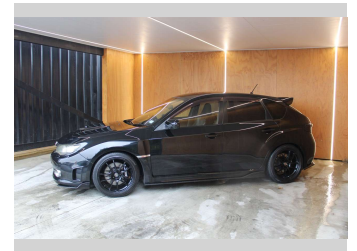

2008 Subaru Impreza WRX STI 6 SPEED MANUAL

Purchase Price **\$16,990**
Includes GST, Registration & Licensing

Finance may be available on this vehicle. Ask one of our friendly staff for more information.

Body Style
Hatchback

Odometer
173,977 km

Engine
1990 cc, Internal Combustion

Fuel Type
Petrol

Transmission
MANUAL

Wheels
-

VIN
7AT0GF09X19390093

Interior
-

Safety
-

Reg No.
NFD863

Ext Colour
Black

History
Ex-Overseas

Seats
5 seats

CO2 Emissions
-

Energy Economy
-

Stock ID: 27913