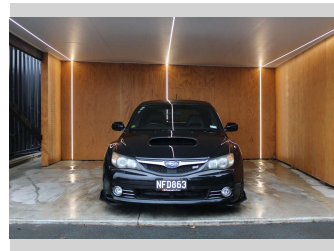

2008 Subaru Impreza WRX STI 6 SPEED MANUAL

Purchase Price **\$16,990**
Includes GST, Registration & Licensing

Finance may be available on this vehicle. Ask one of our friendly staff for more information.

Body Style
Hatchback

Odometer
173,977 km

Engine
1990 cc, Internal Combustion

Fuel Type
Petrol

Transmission
MANUAL

Wheels
-

VIN
7AT0GF09X19390093

Interior
-