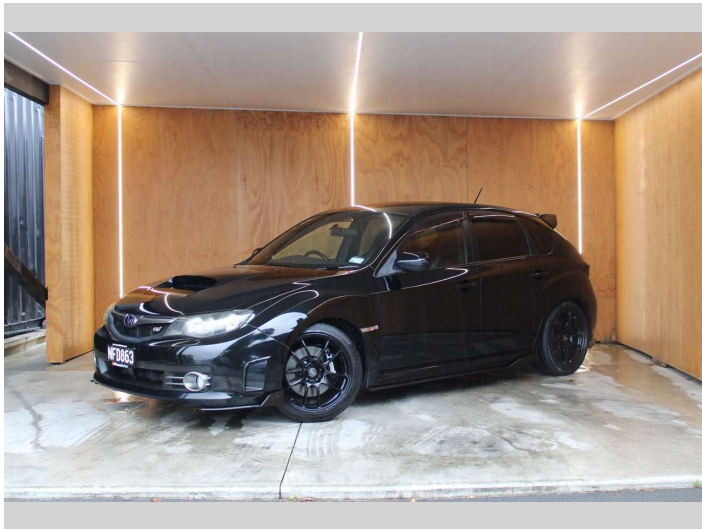

2008 Subaru Impreza WRX STI 6 SPEED MANUAL

Purchase Price **\$16,990**
Includes GST, Registration & Licensing

Finance may be available on this vehicle. Ask one of our friendly staff for more information.

Gain peace of mind with Mechanical Breakdown Insurance. **Ask us how.**

Top features

- » Air Bag(s)
- » Air Conditioning
- » Alloys
- » Alloys
- » Bluetooth
- » Car Stereo
- » Central Locking
- » Climate Control
- » Electric Mirrors
- » Electric Mirrors
- » Electric Windows
- » Keyless Entry
- » Power Steering
- » Push Button Start
- » Recaro Seats
- » Remote Locking
- » Sports Exhaust
- » Tinted Windows

Body Style
Hatchback

Odometer
173,977 km

Engine
1990 cc, Internal Combustion

Fuel Type
Petrol

Transmission
MANUAL

Wheels
-

VIN
7AT0GF09X19390093

Interior
-

Safety
-

Reg No.
NFD863

Ext Colour
Black

History
Ex-Overseas

Seats
5 seats

CO2 Emissions
-

Energy Economy
-

Stock ID: 27913