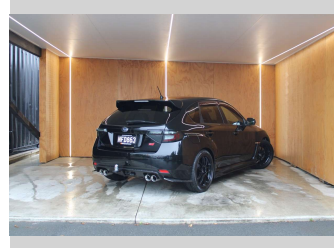

2008 Subaru Impreza WRX STI 6 SPEED MANUAL

Purchase Price **\$16,990**
Includes GST, Registration & Licensing

Finance may be available on this vehicle. Ask one of our friendly staff for more information.

Gain peace of mind with Mechanical Breakdown Insurance. **Ask us how.**

Top features

- » Air Bag(s)
- » Air Conditioning
- » Alloys
- » Alloys
- » Bluetooth
- » Car Stereo
- » Central Locking
- » Climate Control
- » Electric Mirrors
- » Electric Mirrors
- » Electric Windows
- » Keyless Entry
- » Power Steering
- » Push Button Start
- » Recaro Seats
- » Remote Locking
- » Sports Exhaust
- » Tinted Windows

Body Style
Hatchback

Odometer
173,977 km

Engine
1990 cc, Internal Combustion

Fuel Type
Petrol

Transmission
MANUAL

Wheels
-

VIN
7AT0GF09X19390093

Interior
-