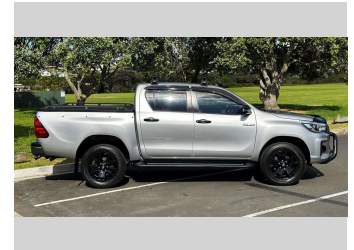

2018 Toyota Hilux SR5 CRUISER

Purchase Price **\$43,975**
Includes GST, Registration & Licensing

Finance may be available on this vehicle. Ask one of our friendly staff for more information.

Gain peace of mind with Mechanical Breakdown Insurance. **Ask us how.**

Top features
None Listed

Body Style
4 door, Ute

Odometer
51,136 km

Engine
2755 cc, In-Line

Fuel Type
Diesel

Transmission
Automatic, 2WD

Wheels
-

VIN
MROGA3DD000270759

Interior
-

Safety
-

Reg No.
LFL625

Ext Colour
Silver

History
NZ New, 6 owners

Seats
5 seats

CO2 Emissions
-

Energy Economy
-