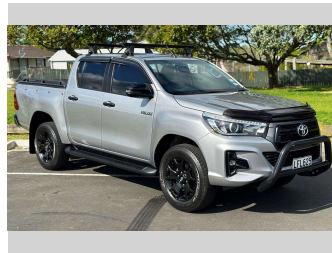

2018 Toyota Hilux SR5 CRUISER

Purchase Price **\$43,975**
Includes GST, Registration & Licensing

Finance may be available on this vehicle. Ask one of our friendly staff for more information.

Gain peace of mind with Mechanical Breakdown Insurance. **Ask us how.**

Top features
None Listed

Body Style
4 door, Ute

Odometer
51,136 km

Engine
2755 cc, In-Line

Fuel Type
Diesel

Transmission
Automatic, 2WD

Wheels
-

VIN
MROGA3DD000270759