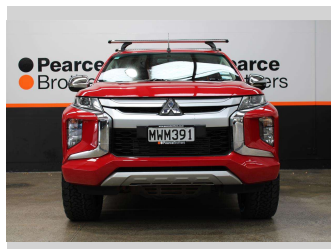

2020 Mitsubishi Triton GLXR, MANUAL, 20" MAGS

Purchase Price **\$30,990**
Includes GST, Registration & Licensing

Finance may be available on this vehicle. Ask one of our friendly staff for more information.

Body Style
4 door, SXS

Odometer
73,375 km

Engine
2442 cc, Internal Combustion

Fuel Type
Diesel

Transmission
MANUAL

Wheels
-

VIN
MMAJJKK10KH014531

Interior
-