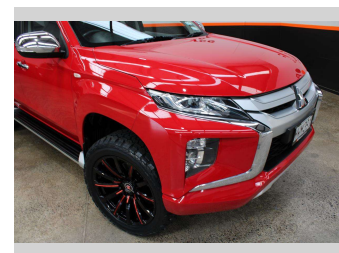

2020 Mitsubishi Triton GLXR, MANUAL, 20" MAGS

Purchase Price **\$30,990**
Includes GST, Registration & Licensing

Finance may be available on this vehicle. Ask one of our friendly staff for more information.

Body Style
4 door, SXS

Odometer
73,375 km

Engine
2442 cc, Internal Combustion

Fuel Type
Diesel

Transmission
MANUAL

Wheels
-

VIN
MMAJJKK10KH014531

Interior
-