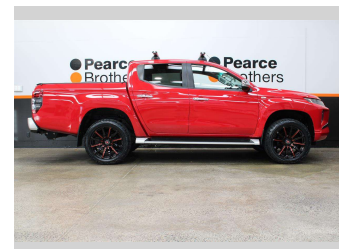

2020 Mitsubishi Triton GLXR, MANUAL, 20" MAGS

Purchase Price **\$30,990**
Includes GST, Registration & Licensing

Finance may be available on this vehicle. Ask one of our friendly staff for more information.

Body Style
4 door, SXS

Odometer
73,375 km

Engine
2442 cc, Internal Combustion

Fuel Type
Diesel

Transmission
MANUAL

Wheels
-

VIN
MMAJJKK10KH014531

Interior
-