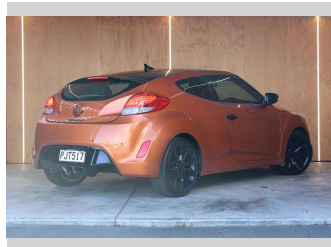

2012 Hyundai Veloster ELITE 1.6L PETROL AUTO NZ

Purchase Price **\$10,990**
Includes GST, Registration & Licensing

Finance may be available on this vehicle. Ask one of our friendly staff for more information.

Gain peace of mind with Mechanical Breakdown Insurance. **Ask us how.**

Top features
None Listed

Body Style
3 door, Hatchback

Odometer
141,283 km

Engine
1591 cc, Internal Combustion

Fuel Type
Petrol

Transmission
Automatic