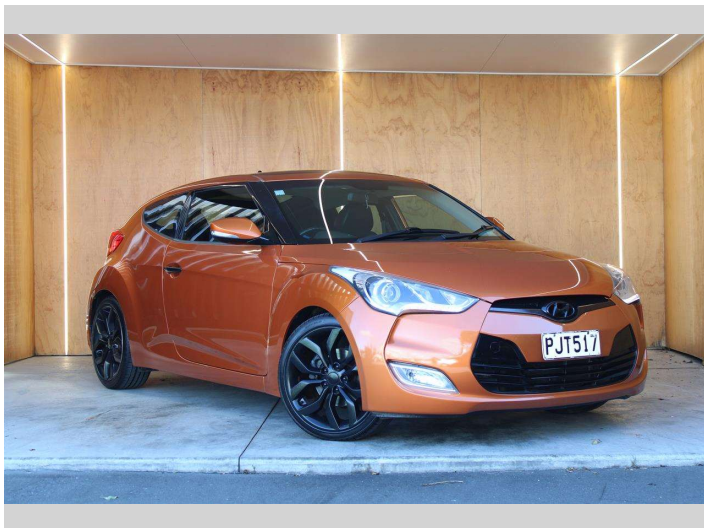

2012 Hyundai Veloster ELITE 1.6L PETROL AUTO NZ

Purchase Price **\$10,990**
Includes GST, Registration & Licensing

Finance may be available on this vehicle. Ask one of our friendly staff for more information.

Gain peace of mind with Mechanical Breakdown Insurance. **Ask us how.**

Top features
None Listed

Body Style
3 door, Hatchback

Odometer
141,283 km

Engine
1591 cc, Internal Combustion

Fuel Type
Petrol

Transmission
Automatic

Wheels
-

VIN
KMHTC61DVCU047902

Interior
-

Safety

Based on 2023 UCSR rating for 11-17 models

Reg No.
PJT517

Ext Colour
Orange

History
NZ New