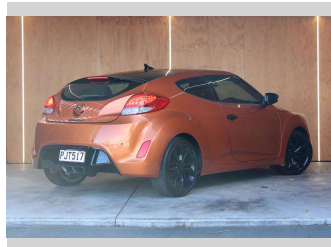

# 2012 Hyundai Veloster ELITE 1.6L PETROL AUTO NZ

**Purchase Price** **\$9,990**  
Includes GST, Registration & Licensing

Finance may be available on this vehicle. Ask one of our friendly staff for more information.

Gain peace of mind with Mechanical Breakdown Insurance. **Ask us how.**

**Top features**  
None Listed

Body Style  
**3 door, Hatchback**

Odometer  
**141,283 km**

Engine  
**1591 cc, Internal Combustion**

Ext Colour  
**Orange**

History  
**NZ New**

Seats  
**4 seats**

CO2 Emissions  
**★★★★☆**  
**171 grams/km**

Energy Economy  
**★★★☆☆**

**Annual fuel cost of \$2,780**  
**7.1L per 100km**

Cost per year is an estimate based on petrol price of \$2.80 per litre and an average distance of 14000 km. Emissions and Energy Economy figures standardised to 3P WLTP.