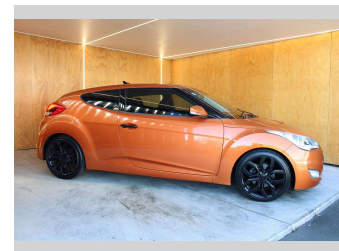

# 2012 Hyundai Veloster ELITE 1.6L PETROL AUTO NZ

**Purchase Price** **\$9,990**  
Includes GST, Registration & Licensing

Finance may be available on this vehicle. Ask one of our friendly staff for more information.

Gain peace of mind with Mechanical Breakdown Insurance. **Ask us how.**

**Top features**  
None Listed

Body Style  
**3 door, Hatchback**

Odometer  
**141,283 km**

Engine  
**1591 cc, Internal Combustion**

Ext Colour  
**Orange**

History  
**NZ New**

Seats  
**4 seats**

CO2 Emissions  
**★★★★☆**  
**171 grams/km**

Energy Economy  
**★★★☆☆**

**Annual fuel cost of \$2,780**  
**7.1L per 100km**

Cost per year is an estimate based on petrol price of \$2.80 per litre and an average distance of 14000 km. Emissions and Energy Economy figures standardised to 3P WLTP.