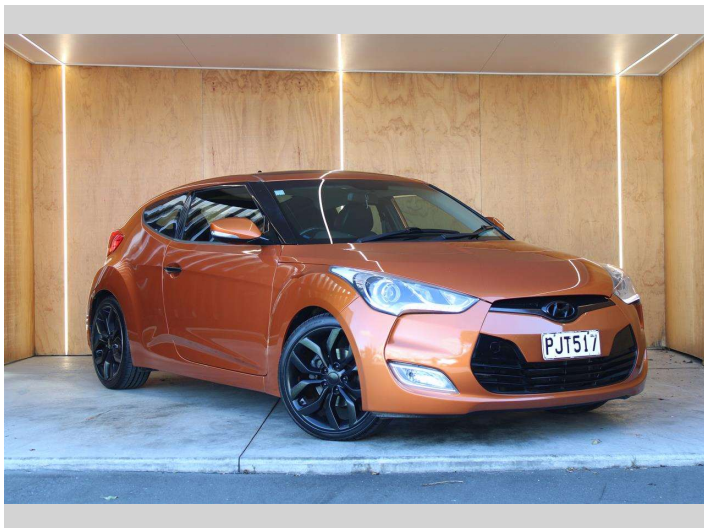

# 2012 Hyundai Veloster ELITE 1.6L PETROL AUTO NZ

**Purchase Price** **\$9,990**  
Includes GST, Registration & Licensing

Finance may be available on this vehicle. Ask one of our friendly staff for more information.

Gain peace of mind with Mechanical Breakdown Insurance. **Ask us how.**

**Top features**  
None Listed

Body Style  
**3 door, Hatchback**

Odometer  
**141,283 km**

Engine  
**1591 cc, Internal Combustion**

Ext Colour  
**Orange**

History  
**NZ New**

Seats  
**4 seats**

CO2 Emissions  
**★★★★☆**  
**171 grams/km**

Energy Economy  
**★★★☆☆**

**Annual fuel cost of \$2,780**  
**7.1L per 100km**

Cost per year is an estimate based on petrol price of \$2.80 per litre and an average distance of 14000 km. Emissions and Energy Economy figures standardised to 3P WLTP.