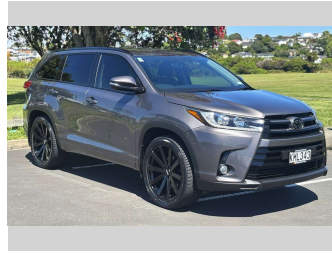

# 2017 Toyota Highlander GXL 4WD BLACKED OUT

**Purchase Price** **\$33,975**  
Includes GST, Registration & Licensing

Finance may be available on this vehicle. Ask one of our friendly staff for more information.

Gain peace of mind with Mechanical Breakdown Insurance. **Ask us how.**

**Top features**

None Listed

Body Style  
**5 door, SUV**

Odometer  
**140,209 km**

Engine  
**3456 cc, In-Line**

Fuel Type  
**Petrol**