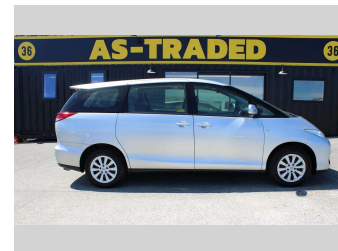

2013 Toyota PREVIA 2.4P NPV CVT

Purchase Price **\$10,450**
Includes GST, Registration & Licensing

Finance may be available on this vehicle. Ask one of our friendly staff for more information.

Gain peace of mind with Mechanical Breakdown Insurance. **Ask us how.**

Top features
None Listed

Body Style
Wagon

Odometer
198,800 km

Engine
2362 cc, Internal Combustion

Fuel Type
Petrol

Transmission
Automatic

Wheels
-

VIN
JTEGD52M50A033663