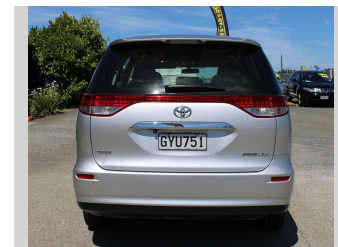

2013 Toyota PREVIA 2.4P NPV CVT

Purchase Price **\$10,450**
Includes GST, Registration & Licensing

Finance may be available on this vehicle. Ask one of our friendly staff for more information.

Gain peace of mind with Mechanical Breakdown Insurance. **Ask us how.**

Top features
None Listed

Body Style
Wagon

Odometer
198,800 km

Engine
2362 cc, Internal Combustion

Fuel Type
Petrol

Transmission
Automatic

Wheels
-

VIN
JTEGD52M50A033663