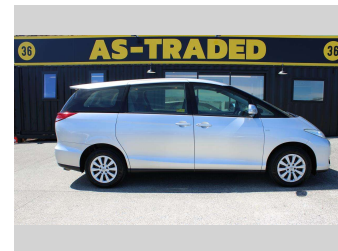

2013 Toyota PREVIA 2.4P NPV CVT

Purchase Price **\$10,450**
Includes GST, Registration & Licensing

Finance may be available on this vehicle. Ask one of our friendly staff for more information.

Gain peace of mind with Mechanical Breakdown Insurance. **Ask us how.**

Top features
None Listed

Body Style
People Movers

Odometer
198,800 km

Engine
2362 cc, Internal Combustion

Fuel Type
Petrol

Transmission
Automatic

Wheels
-

VIN
JTEGD52M50A033663