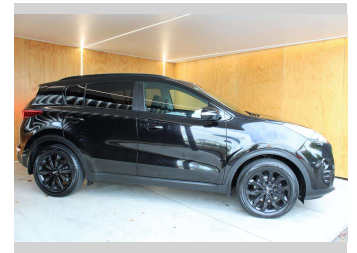

2017 Kia Sportage EX 2.4P NZ NEW AWD LEATHER

Purchase Price **\$16,990**
Includes GST, Registration & Licensing

Finance may be available on this vehicle. Ask one of our friendly staff for more information.

Gain peace of mind with Mechanical Breakdown Insurance. **Ask us how.**

Top features
None Listed

Body Style
5 door, SUV / 4x4

Odometer
169,115 km

Engine
2359 cc, Internal Combustion

Fuel Type
Petrol

Transmission
Automatic, 4WD