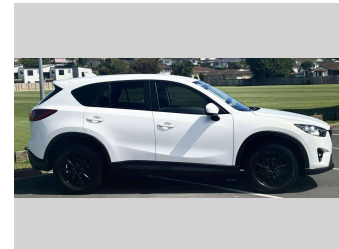

2015 Mazda CX-5 GSX 2.5P/4WD NZ NEW

Purchase Price **\$18,975**
Includes GST, Registration & Licensing

Finance may be available on this vehicle. Ask one of our friendly staff for more information.

Gain peace of mind with Mechanical Breakdown Insurance. **Ask us how.**

Top features

None Listed

Body Style
5 door, SUV

Odometer
152,077 km

Engine
2488 cc, In-Line

Fuel Type
Petrol

Transmission
Automatic, 4WD

Wheels
-