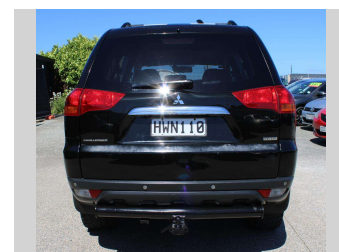

# 2013 Mitsubishi Challenger EXC 4WD 2.5TD AUTO

**Purchase Price** **\$10,990**  
Includes GST, Registration & Licensing

Finance may be available on this vehicle. Ask one of our friendly staff for more information.

Gain peace of mind with Mechanical Breakdown Insurance. **Ask us how.**

**Top features**  
None Listed

Body Style  
**SUV / 4x4**

Odometer  
**257,076 km**

Engine  
**2477 cc, Internal Combustion**

Fuel Type  
**Diesel**