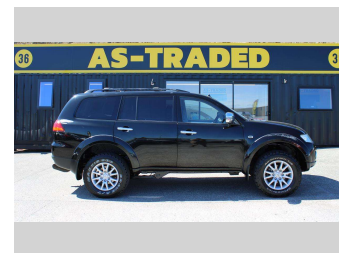

# 2013 Mitsubishi Challenger EXC 4WD 2.5TD AUTO

**Purchase Price** **\$10,990**  
Includes GST, Registration & Licensing

Finance may be available on this vehicle. Ask one of our friendly staff for more information.

Gain peace of mind with Mechanical Breakdown Insurance. **Ask us how.**

**Top features**  
None Listed

Body Style  
**SUV / 4x4**

Odometer  
**257,076 km**

Engine  
**2477 cc, Internal Combustion**

Fuel Type  
**Diesel**