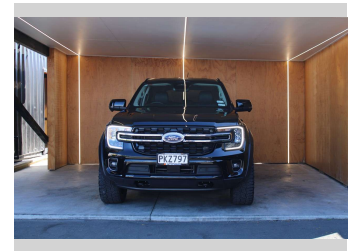

2022 Ford Everest TREND, 4X4, 20" MAGS, FLARES

Purchase Price **\$65,990**
Includes GST, Registration & Licensing

Finance may be available on this vehicle. Ask one of our friendly staff for more information.