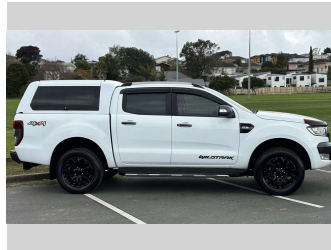

# 2018 Ford Ranger WILDTRAK 3.2D/4WD

**Purchase Price** **\$29,975**  
Includes GST, Registration & Licensing

Finance may be available on this vehicle. Ask one of our friendly staff for more information.

Gain peace of mind with Mechanical Breakdown Insurance. **Ask us how.**

**Top features**

None Listed

Body Style  
**4 door, Ute**

Odometer  
**187,338 km**

Engine  
**3198 cc, In-Line**

Fuel Type  
**Diesel**