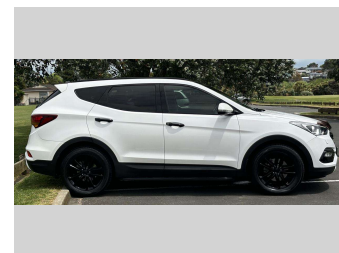

2016 Hyundai SANTA FE DM 2.2D ELITE LIMITED

Purchase Price **\$29,975**
Includes GST, Registration & Licensing

Finance may be available on this vehicle. Ask one of our friendly staff for more information.

Gain peace of mind with Mechanical Breakdown Insurance. **Ask us how.**

Top features
None Listed

Body Style
5 door, SUV

Odometer
127,536 km

Engine
2199 cc, In-Line

Fuel Type
Diesel

Transmission
Automatic, 4WD