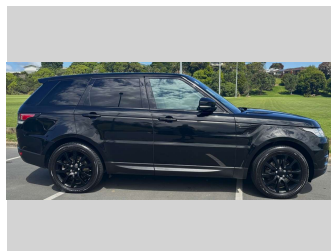

2015 Land Rover RANGE ROVER SPORT TDV6 SE

Purchase Price **\$39,975**
Includes GST, Registration & Licensing

Finance may be available on this vehicle. Ask one of our friendly staff for more information.

Gain peace of mind with Mechanical Breakdown Insurance. **Ask us how.**

Top features
None Listed

Body Style
5 door, SUV

Odometer
152,908 km

Engine
2993 cc, In-Line

Fuel Type
Diesel

Transmission
Automatic, 4WD