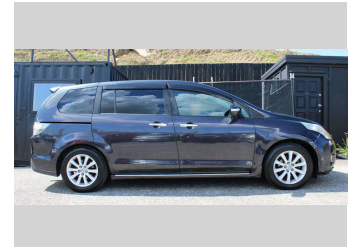

2007 Mazda MPV 7 SEATER FAMILY WAGON!!!

Purchase Price **\$3,450**
Includes GST, Registration & Licensing

Finance may be available on this vehicle. Ask one of our friendly staff for more information.

Gain peace of mind with Mechanical Breakdown Insurance. **Ask us how.**

Top features
None Listed

Body Style
Wagon

Odometer
251,253 km

Engine
2260 cc, Internal Combustion

Fuel Type
Petrol

Transmission
Automatic

Wheels
-

VIN
7AT0C11EX15167977

Interior
-

Safety
-

Reg No.
JDM204

Ext Colour
Grey

History
Ex-Overseas

Seats
7 seats

CO2 Emissions
-

Energy Economy
-