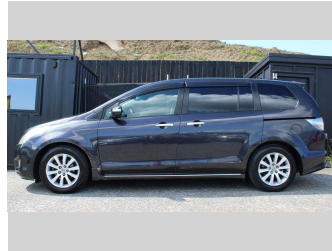

2007 Mazda MPV 7 SEATER FAMILY WAGON!!!

Purchase Price **\$3,450**
Includes GST, Registration & Licensing

Finance may be available on this vehicle. Ask one of our friendly staff for more information.

Gain peace of mind with Mechanical Breakdown Insurance. **Ask us how.**

Top features
None Listed

Body Style
Wagon

Odometer
251,253 km

Engine
2260 cc, Internal Combustion

Fuel Type
Petrol

Transmission
Automatic

Wheels
-

VIN
7AT0C11EX15167977

Interior
-

Safety
-

Reg No.
JDM204

Ext Colour
Grey

History
Ex-Overseas

Seats
7 seats

CO2 Emissions
-

Energy Economy
-