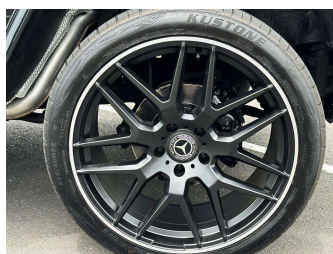

2014 Mercedes-Benz G 350 BLUETEC V6 DIESEL

Purchase Price **$84,975**
Includes GST, Registration & Licensing

Finance may be available on this vehicle. Ask one of our friendly staff for more information.

Gain peace of mind with Mechanical Breakdown Insurance. **Ask us how.**

Top features
None Listed

Body Style
5 door, SUV

Odometer
92,316 km

Engine
2986 cc, In-Line

Fuel Type
Diesel

Transmission
Automatic, 4WD

Wheels
-

VIN
WDB4633462X224708

Interior
-

Safety

Based on 2024 VSRR rating

Reg No.
-

Ext Colour
Black

History
-

Seats
5 seats

CO2 Emissions
☆☆☆☆☆☆
322 grams/km

Energy Economy
☆☆☆☆☆☆
Annual fuel cost of $4,370
11.8L per 100km

Cost per year is an estimate based on diesel price of $2.00 per litre and an average distance of 14000 km. Includes Road User Charges (RUC). Emissions and Energy Economy figures standardised to 3P WLTP.

Stock ID: 33962

Pearce Brothers | Phone 09 2777 335 | Email natalia@pearcebrothers.co.nz
122 Great South Road, Papatoetoe, Auckland 2025, New Zealand
www.pearcebrothers.co.nz

☆☆☆☆☆
4.69 | 1202 reviews