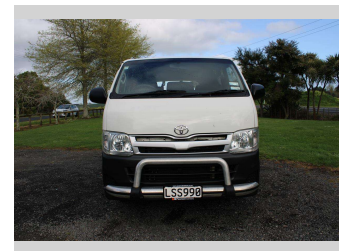

2010 Toyota Hiace ZL 3.0TD AUTO 3 SEAT NZ NEW

Purchase Price **\$14,990**
Includes GST, Registration & Licensing

Finance may be available on this vehicle. Ask one of our friendly staff for more information.

Gain peace of mind with Mechanical Breakdown Insurance. **Ask us how.**

Top features
None Listed

Body Style
Van

Odometer
224,963 km

Engine
2982 cc, Internal Combustion

Fuel Type
Diesel

Transmission
Automatic, Rear Wheel