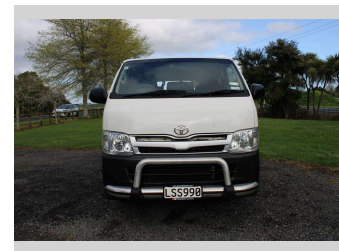

2010 Toyota Hiace ZL 3.0TD AUTO 3 SEAT NZ NEW

Purchase Price **\$13,450**
Includes GST, Registration & Licensing

Finance may be available on this vehicle. Ask one of our friendly staff for more information.

Gain peace of mind with Mechanical Breakdown Insurance. **Ask us how.**

Top features
None Listed

Body Style
Van

Odometer
224,963 km

Engine
2982 cc, Internal Combustion

Fuel Type
Diesel

Transmission
Automatic, Rear Wheel