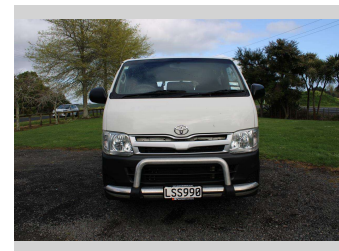

2010 Toyota Hiace ZL 3.0TD AUTO 3 SEAT NZ NEW

Purchase Price
Includes GST, Registration & Licensing

\$14,990

Finance may be available on this vehicle. Ask one of our friendly staff for more information.

UDC
New Zealand's Finance Company
MARAC
MEANS FINANCE

Gain peace of mind with Mechanical Breakdown Insurance. **Ask us how.**

autosure
INSURANCE

Top features

None Listed

Body Style
Van

Odometer
224,963 km

Engine
2982 cc, Internal Combustion

Fuel Type
Diesel