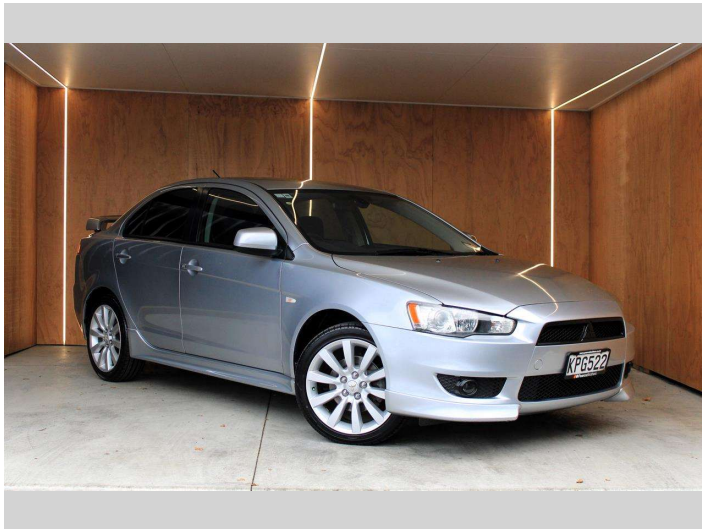

2008 Mitsubishi GALANT FORTIS 2.0L PETROL

Purchase Price **\$8,990**
Includes GST, Registration & Licensing

Finance may be available on this vehicle. Ask one of our friendly staff for more information.

Gain peace of mind with Mechanical Breakdown Insurance. **Ask us how.**

Top features
None Listed

Body Style
Sedan

Odometer
140,709 km

Engine
1990 cc, Internal Combustion

Fuel Type
Petrol

Transmission
CVT

Wheels
-

VIN
7AT0CJ0JX17111248

Interior
-

Safety
-

Reg No.
KPG522

Ext Colour
Silver

History
Ex-Overseas

Seats
5 seats

CO2 Emissions
-

Energy Economy
-