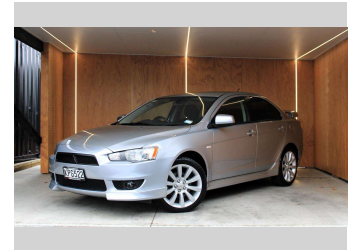

2008 Mitsubishi GALANT FORTIS 2.0L PETROL

Purchase Price **\$8,990**
Includes GST, Registration & Licensing

Finance may be available on this vehicle. Ask one of our friendly staff for more information.

Gain peace of mind with Mechanical Breakdown Insurance. **Ask us how.**

Top features
None Listed

Body Style
Sedan

Odometer
140,709 km

Engine
1990 cc, Internal Combustion

Fuel Type
Petrol

Transmission
CVT

Wheels
-

VIN
7AT0CJ0JX17111248

Interior
-

Safety
-

Reg No.
KPG522

Ext Colour
Silver

History
Ex-Overseas

Seats
5 seats

CO2 Emissions
-

Energy Economy
-