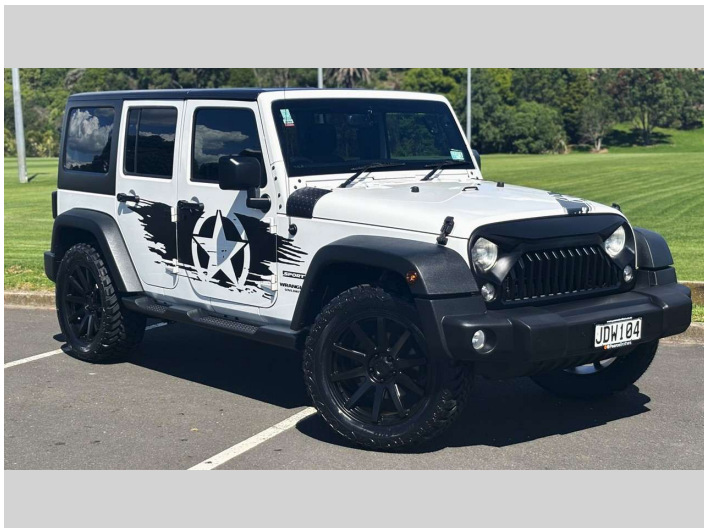

2015 Jeep WRANGLER SPORT UNLIMITED 3.6P

Purchase Price **\$30,975**
Includes GST, Registration & Licensing

Finance may be available on this vehicle. Ask one of our friendly staff for more information.

Gain peace of mind with Mechanical Breakdown Insurance. **Ask us how.**

Top features

None Listed

Body Style
5 door, SUV

Odometer
174,612 km

Engine
3605 cc, In-Line

Fuel Type
Petrol

Transmission
Automatic, 4WD

Wheels
-