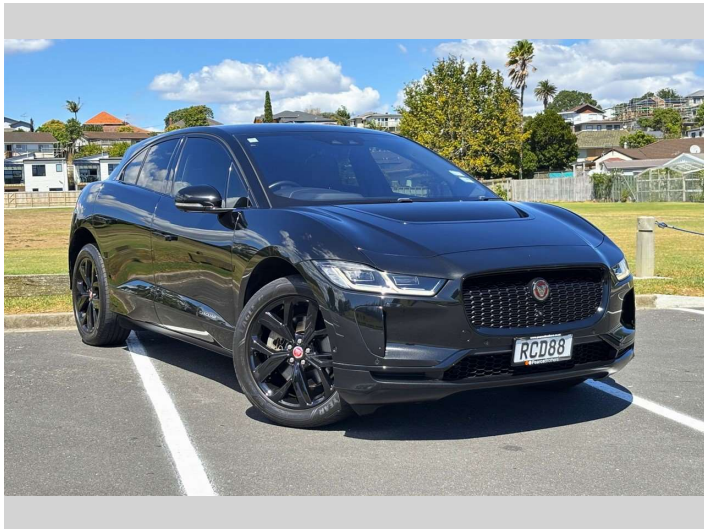

# 2019 Jaguar I-Pace 400PS HSE EV/4WD/AT

**Purchase Price** **\$39,975**  
Includes GST, Registration & Licensing

Finance may be available on this vehicle. Ask one of our friendly staff for more information.

Gain peace of mind with Mechanical Breakdown Insurance. **Ask us how.**

**Top features**  
None Listed

Body Style  
**5 door, SUV**

Odometer  
**30,385 km**

Engine  
**1 cc, Electric**

Fuel Type  
**Electric**