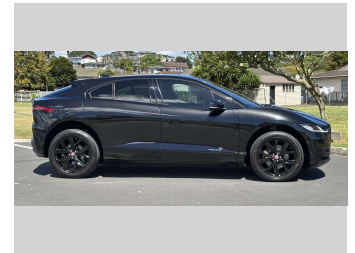

# 2019 Jaguar I-Pace 400PS HSE EV/4WD/AT

**Purchase Price** **\$39,975**  
Includes GST, Registration & Licensing

Finance may be available on this vehicle. Ask one of our friendly staff for more information.

Gain peace of mind with Mechanical Breakdown Insurance. **Ask us how.**

**Top features**  
None Listed

Body Style  
**5 door, SUV**

Odometer  
**30,385 km**

Engine  
**1 cc, Electric**

Fuel Type  
**Electric**

Transmission  
**Automatic, 4WD**

Wheels  
-

VIN  
**SADHA2A13L1F78036**

Interior  
-

Safety  
-

Reg No.  
**RCD88**

Ext Colour  
**Black**

History  
**NZ New, 2 owners**