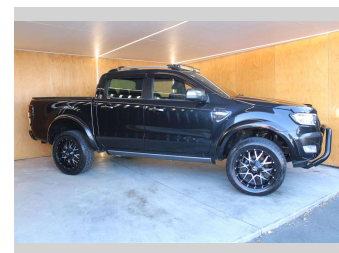

# 2015 Ford Ranger WILDTRAK 4X4 BEASTMODE

**Purchase Price**  
Includes GST, Registration & Licensing

Body Style  
**4 door, Ute**

Odometer  
**137,086 km**

Engine  
**3198 cc, Internal Combustion**

Fuel Type  
**Diesel**

Transmission  
**Automatic, 4WD**

Wheels  
-

VIN  
**MNAUMFF50FW48XXXX**

Interior  
-

Safety  
  
Based on 2023 VSRR rating

Reg No.  
**QTK789**

Ext Colour  
**Black**

History  
**NZ New**

Seats  
**5 seats**

CO2 Emissions  
★☆☆☆☆  
**269 grams/km**

Energy Economy  
★☆☆☆☆  
**Annual fuel cost of \$3,950**  
**10.3L per 100km**