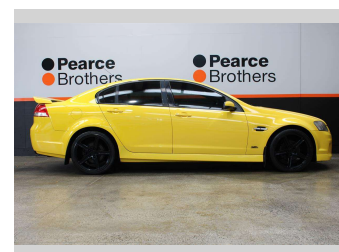

2013 Holden COMMODORE SV6 Z SERIES, 20" MAGS

Purchase Price **\$13,990**
Includes GST, Registration & Licensing

Finance may be available on this vehicle. Ask one of our friendly staff for more information.

Body Style
Sedan

Odometer
150,734 km

Engine
3564 cc, Internal Combustion

Fuel Type
Petrol

Transmission
Automatic

Wheels
-

VIN
6G1EK5E32CL708085

Interior
-

Safety
-

Reg No.
LFG828

Ext Colour
Yellow

History
NZ New

Seats
5 seats

CO2 Emissions
-

Energy Economy
-

Stock ID: 26330