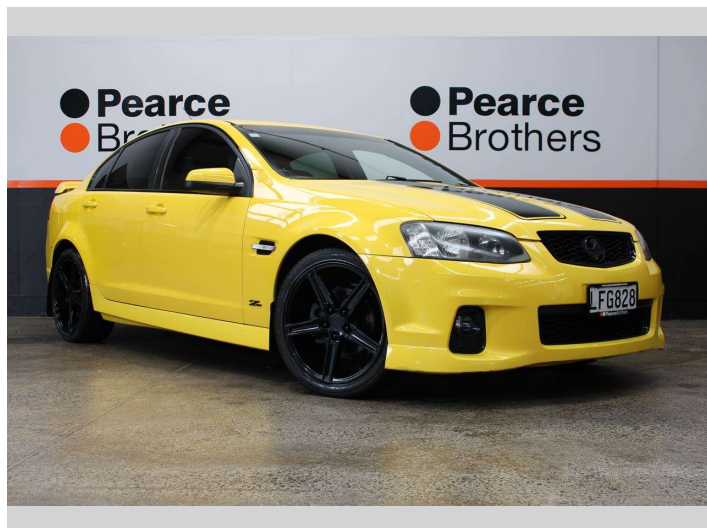

2013 Holden COMMODORE SV6 Z SERIES, 20" MAGS

Purchase Price **\$13,990**
Includes GST, Registration & Licensing

Finance may be available on this vehicle. Ask one of our friendly staff for more information.

Body Style
Sedan

Odometer
150,734 km

Engine
3564 cc, Internal Combustion

Fuel Type
Petrol

Transmission
Automatic

Wheels
-

VIN
6G1EK5E32CL708085

Interior
-

Safety
-

Reg No.
LFG828

Ext Colour
Yellow

History
NZ New

Seats
5 seats

CO2 Emissions
-

Energy Economy
-

Stock ID: 26330