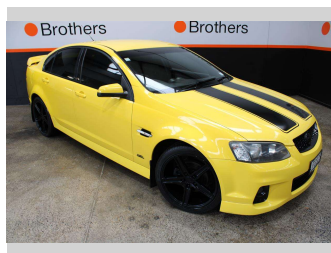

2013 Holden COMMODORE SV6 Z SERIES, 20" MAGS

Purchase Price **\$13,990**
Includes GST, Registration & Licensing

Finance may be available on this vehicle. Ask one of our friendly staff for more information.

Body Style
Sedan

Odometer
150,734 km

Engine
3564 cc, Internal Combustion

Fuel Type
Petrol

Transmission
Automatic

Wheels
-

VIN
6G1EK5E32CL708085

Interior
-

Safety
-

Reg No.
LFG828

Ext Colour
Yellow

History
NZ New

Seats
5 seats

CO2 Emissions
-

Energy Economy
-

Stock ID: 26330