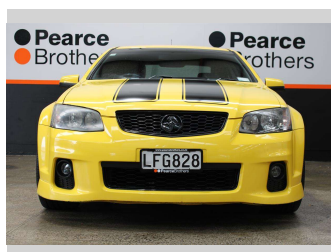

2013 Holden COMMODORE SV6 Z SERIES, 20" MAGS

Purchase Price **\$13,990**
Includes GST, Registration & Licensing

Finance may be available on this vehicle. Ask one of our friendly staff for more information.

Body Style
Sedan

Odometer
150,734 km

Engine
3564 cc, Internal Combustion

Fuel Type
Petrol

Transmission
Automatic

Wheels
-

VIN
6G1EK5E32CL708085

Interior
-

Safety
-

Reg No.
LFG828

Ext Colour
Yellow

History
NZ New

Seats
5 seats

CO2 Emissions
-

Energy Economy
-

Stock ID: 26330