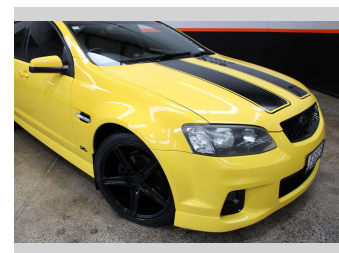

2013 Holden COMMODORE SV6 Z SERIES, 20" MAGS

Purchase Price **\$13,990**
Includes GST, Registration & Licensing

Finance may be available on this vehicle. Ask one of our friendly staff for more information.

Body Style
Sedan

Odometer
150,734 km

Engine
3564 cc, Internal Combustion

Fuel Type
Petrol

Transmission
Automatic

Wheels
-

VIN
6G1EK5E32CL708085

Interior
-

Safety
-

Reg No.
LFG828

Ext Colour
Yellow

History
NZ New

Seats
5 seats

CO2 Emissions
-

Energy Economy
-

Stock ID: 26330