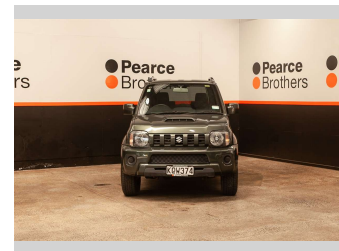

2017 Suzuki Jimny SIERRA, 4X4, NZ NEW

Purchase Price **\$17,990**
Includes GST, Registration & Licensing

Finance may be available on this vehicle. Ask one of our friendly staff for more information.

Gain peace of mind with Mechanical Breakdown Insurance. **Ask us how.**

Top features

- » 4WD
- » 4WD/4x4

Body Style
3 door, Wagon

Odometer
83,728 km

Engine
1328 cc, Internal Combustion

Fuel Type
Petrol

Transmission
Automatic, 4WD

Wheels
-