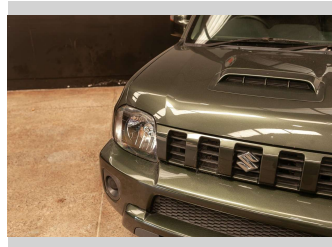

2017 Suzuki Jimny SIERRA, 4X4, NZ NEW

Purchase Price **\$17,990**
Includes GST, Registration & Licensing

Finance may be available on this vehicle. Ask one of our friendly staff for more information.

Gain peace of mind with Mechanical Breakdown Insurance. **Ask us how.**

Top features

- » 4WD
- » 4WD/4x4

Body Style
3 door, Wagon

Odometer
83,728 km

Engine
1328 cc, Internal Combustion

Fuel Type
Petrol

Transmission
Automatic, 4WD

Wheels
-