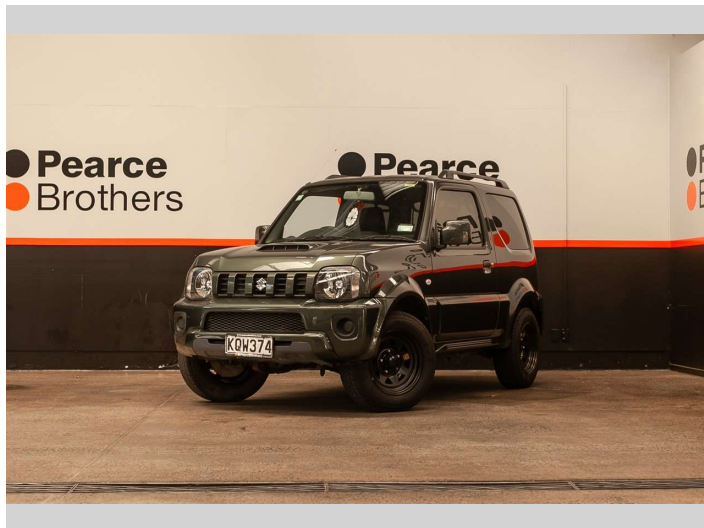

2017 Suzuki Jimny SIERRA, 4X4, NZ NEW

Purchase Price **\$17,990**
Includes GST, Registration & Licensing

Finance may be available on this vehicle. Ask one of our friendly staff for more information.

Gain peace of mind with Mechanical Breakdown Insurance. **Ask us how.**

Top features

- » 4WD
- » 4WD/4x4

Body Style
3 door, Wagon

Odometer
83,728 km

Engine
1328 cc, Internal Combustion

Fuel Type
Petrol

Transmission
Automatic, 4WD

Wheels
-