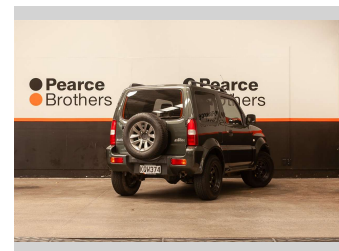

2017 Suzuki Jimny SIERRA, 4X4, NZ NEW

Purchase Price **\$17,990**
Includes GST, Registration & Licensing

Finance may be available on this vehicle. Ask one of our friendly staff for more information.

Gain peace of mind with Mechanical Breakdown Insurance. **Ask us how.**

Top features

- » 4WD
- » 4WD/4x4

Body Style
3 door, Wagon

Odometer
83,728 km

Engine
1328 cc, Internal Combustion

Fuel Type
Petrol

Transmission
Automatic, 4WD

Wheels
-