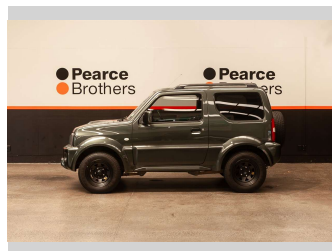

2017 Suzuki Jimny SIERRA, 4X4, NZ NEW

Purchase Price **\$17,990**
Includes GST, Registration & Licensing

Finance may be available on this vehicle. Ask one of our friendly staff for more information.

Gain peace of mind with Mechanical Breakdown Insurance. **Ask us how.**

Top features

- » 4WD
- » 4WD/4x4

Body Style
3 door, Wagon

Odometer
83,728 km

Engine
1328 cc, Internal Combustion

Fuel Type
Petrol

Transmission
Automatic, 4WD

Wheels
-