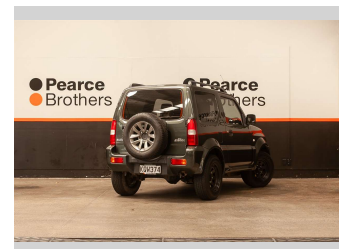

# 2017 Suzuki Jimny SIERRA, 4X4, NZ NEW

**Purchase Price** **\$18,990**  
Includes GST, Registration & Licensing

Finance may be available on this vehicle. Ask one of our friendly staff for more information.

Gain peace of mind with Mechanical Breakdown Insurance. **Ask us how.**

**Top features**

- » 4WD
- » 4WD/4x4

**Body Style**  
3 door, Wagon

**Odometer**  
83,728 km

**Engine**  
1328 cc, Internal Combustion