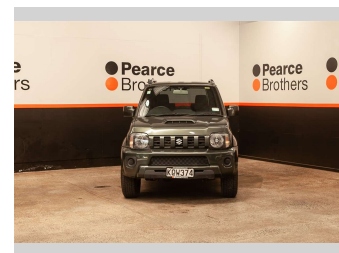

# 2017 Suzuki Jimny SIERRA, 4X4, NZ NEW

**Purchase Price** **\$18,990**  
Includes GST, Registration & Licensing

Finance may be available on this vehicle. Ask one of our friendly staff for more information.