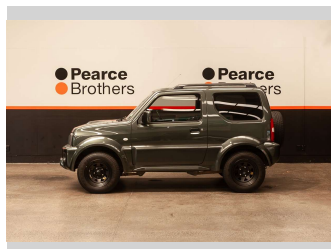

# 2017 Suzuki Jimny SIERRA, 4X4, NZ NEW

**Purchase Price** **\$18,990**  
Includes GST, Registration & Licensing

Finance may be available on this vehicle. Ask one of our friendly staff for more information.

Gain peace of mind with Mechanical Breakdown Insurance. **Ask us how.**

**Top features**

- » 4WD
- » 4WD/4x4

**Body Style**  
3 door, Wagon

**Odometer**  
83,728 km

**Engine**  
1328 cc, Internal Combustion