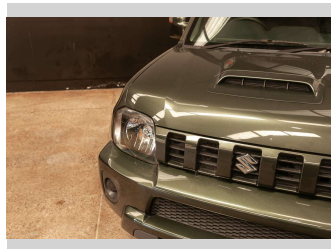

# 2017 Suzuki Jimny SIERRA, 4X4, NZ NEW

**Purchase Price** **\$18,990**  
Includes GST, Registration & Licensing

Finance may be available on this vehicle. Ask one of our friendly staff for more information.