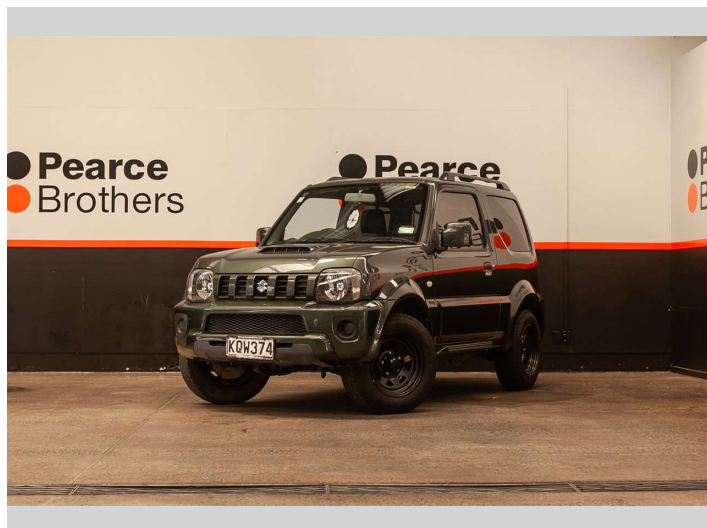

# 2017 Suzuki Jimny SIERRA, 4X4, NZ NEW

**Purchase Price** **\$18,990**  
Includes GST, Registration & Licensing

Finance may be available on this vehicle. Ask one of our friendly staff for more information.

Gain peace of mind with Mechanical Breakdown Insurance. **Ask us how.**

**Top features**

- » 4WD
- » 4WD/4x4

**Body Style**  
3 door, Wagon

**Odometer**  
83,728 km

**Engine**  
1328 cc, Internal Combustion

**Fuel Type**  
Petrol

**Transmission**  
Automatic, 4WD

**Wheels**  
-

**VIN**  
JSAFJB43V0071XXXX

**Interior**  
-

**Safety**

Based on 2023 UCSR rating for 98-17 models

**Reg No.**  
KQW374