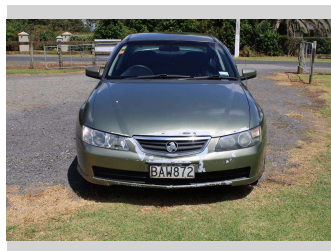

2002 Holden BERLINA 5.7 V8 SEDAN

Purchase Price **\$7,990**
Includes GST, Registration & Licensing

Finance may be available on this vehicle. Ask one of our friendly staff for more information.

Gain peace of mind with Mechanical Breakdown Insurance. **Ask us how.**

Top features
None Listed

Body Style
Sedan

Odometer
Odometer is inaccurate

Engine
5665 cc, Internal Combustion

Fuel Type
Petrol

Transmission
Automatic

Wheels
-

VIN
6G1YL54FX3L944232

Interior
-

Safety
-

Reg No.
BAW872

Ext Colour
Grey

History
NZ New

Seats
5 seats

CO2 Emissions
-

Energy Economy
-