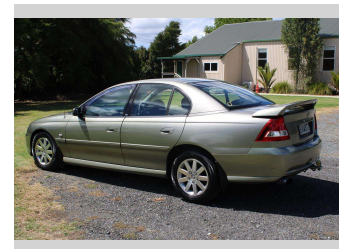

2002 Holden BERLINA 5.7 V8 SEDAN

Purchase Price **\$7,990**
Includes GST, Registration & Licensing

Finance may be available on this vehicle. Ask one of our friendly staff for more information.

Gain peace of mind with Mechanical Breakdown Insurance. **Ask us how.**

Top features
None Listed

Body Style
Sedan

Odometer
Odometer is inaccurate

Engine
5665 cc, Internal Combustion

Fuel Type
Petrol

Transmission
Automatic

Wheels
-

VIN
6G1YL54FX3L944232