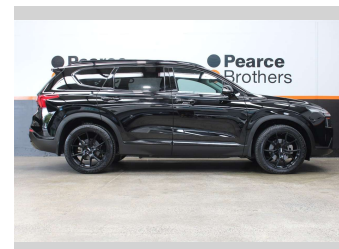

2021 Hyundai Santa Fe TM ELITE 2.2D 4WD NZ NEW

Purchase Price **\$47,990**
Includes GST, Registration & Licensing

Finance may be available on this vehicle. Ask one of our friendly staff for more information.

Body Style
5 door, Wagon

Odometer
45,904 km

Engine
2199 cc, Internal Combustion

Fuel Type
Diesel

Transmission
Automatic

Wheels
-

VIN
KMHS381HWMU349150

Interior
-