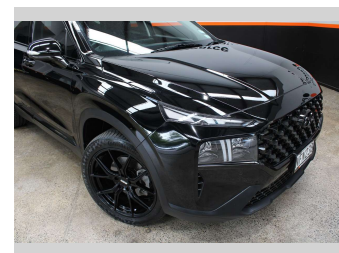

2021 Hyundai Santa Fe TM ELITE 2.2D 4WD NZ NEW

Purchase Price **\$47,990**
Includes GST, Registration & Licensing

Finance may be available on this vehicle. Ask one of our friendly staff for more information.

Body Style
5 door, Wagon

Odometer
45,904 km

Engine
2199 cc, Internal Combustion

Fuel Type
Diesel

Transmission
Automatic

Wheels
-

VIN
KMHS381HWMU349150

Interior
-