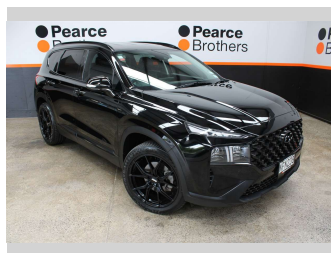

2021 Hyundai Santa Fe TM ELITE 2.2D 4WD NZ NEW

Purchase Price **\$47,990**
Includes GST, Registration & Licensing

Finance may be available on this vehicle. Ask one of our friendly staff for more information.

Body Style
5 door, Wagon

Odometer
45,904 km

Engine
2199 cc, Internal Combustion

Fuel Type
Diesel

Transmission
Automatic

Wheels
-

VIN
KMHS381HWMU349150

Interior
-

Safety
-

Reg No.
NFN238

Ext Colour
Black

History
NZ New

Seats
7 seats

CO2 Emissions
-

Energy Economy
-

Stock ID: 28662