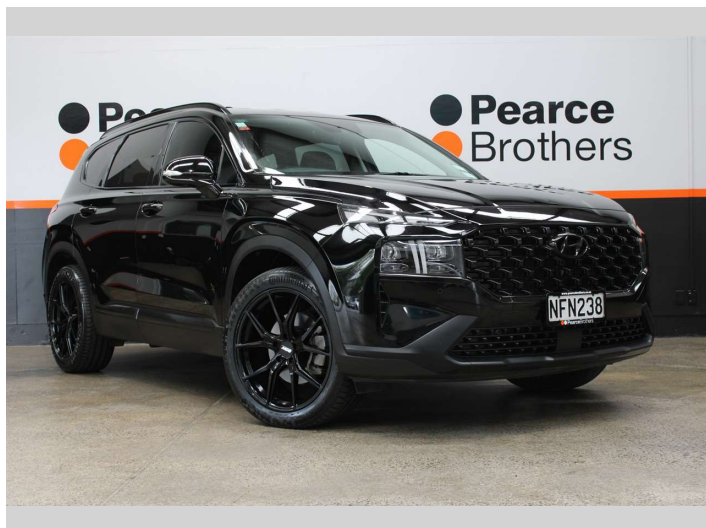

2021 Hyundai Santa Fe TM ELITE 2.2D 4WD NZ NEW

Purchase Price **\$47,990**
Includes GST, Registration & Licensing

Finance may be available on this vehicle. Ask one of our friendly staff for more information.

Body Style
5 door, Wagon

Odometer
45,904 km

Engine
2199 cc, Internal Combustion

Fuel Type
Diesel

Transmission
Automatic

Wheels
-

VIN
KMHS381HWMU349150

Interior
-

Safety
-

Reg No.
NFN238

Ext Colour
Black

History
NZ New

Seats
7 seats

CO2 Emissions
-

Energy Economy
-

Stock ID: 28662