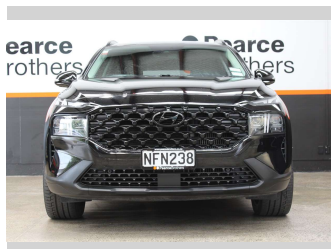

2021 Hyundai Santa Fe TM ELITE 2.2D 4WD NZ NEW

Purchase Price **\$47,990**
Includes GST, Registration & Licensing

Finance may be available on this vehicle. Ask one of our friendly staff for more information.

Body Style
5 door, Wagon

Odometer
45,904 km

Engine
2199 cc, Internal Combustion

Fuel Type
Diesel

Transmission
Automatic

Wheels
-

VIN
KMHS381HWMU349150

Interior
-