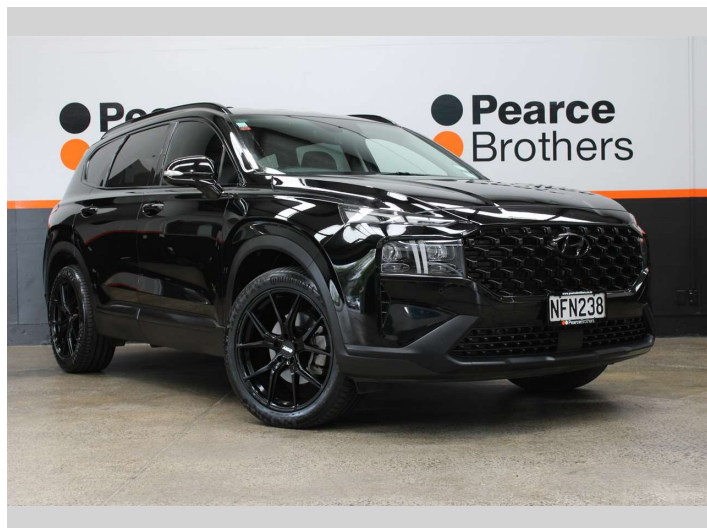

# 2021 Hyundai Santa Fe TM ELITE 2.2D 4WD NZ NEW

**Purchase Price** **\$46,990**  
Includes GST, Registration & Licensing

Finance may be available on this vehicle. Ask one of our friendly staff for more information.

Body Style  
**5 door, Wagon**

Odometer  
**45,904 km**

Engine  
**2199 cc, Internal Combustion**

Fuel Type  
**Diesel**

Transmission  
**Automatic**

Wheels  
-

VIN  
**KMHS381HWMU349150**

Interior  
-