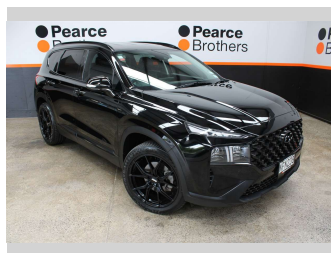

# 2021 Hyundai Santa Fe TM ELITE 2.2D 4WD NZ NEW

**Purchase Price** **\$46,990**  
Includes GST, Registration & Licensing

Finance may be available on this vehicle. Ask one of our friendly staff for more information.

Body Style  
**5 door, Wagon**

Odometer  
**45,904 km**

Engine  
**2199 cc, Internal Combustion**

Fuel Type  
**Diesel**

Transmission  
**Automatic**

Wheels  
-

VIN  
**KMHS381HWMU349150**

Interior  
-