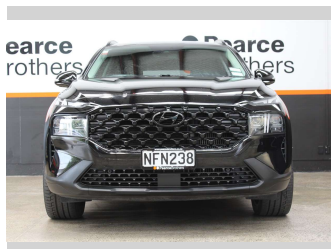

# 2021 Hyundai Santa Fe TM ELITE 2.2D 4WD NZ NEW

**Purchase Price** **\$46,990**  
Includes GST, Registration & Licensing

Finance may be available on this vehicle. Ask one of our friendly staff for more information.

Body Style  
**5 door, Wagon**

Odometer  
**45,904 km**

Engine  
**2199 cc, Internal Combustion**

Fuel Type  
**Diesel**

Transmission  
**Automatic**

Wheels  
-

VIN  
**KMHS381HWMU349150**

Interior  
-