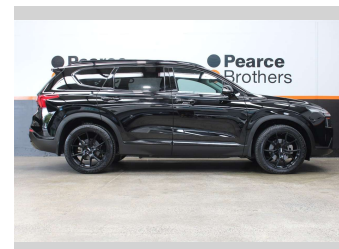

# 2021 Hyundai Santa Fe TM ELITE 2.2D 4WD NZ NEW

**Purchase Price** **\$46,990**  
Includes GST, Registration & Licensing

Finance may be available on this vehicle. Ask one of our friendly staff for more information.

Body Style  
**5 door, Wagon**

Odometer  
**45,904 km**

Engine  
**2199 cc, Internal Combustion**

Fuel Type  
**Diesel**

Transmission  
**Automatic**

Wheels  
-

VIN  
**KMHS381HWMU349150**

Interior  
-