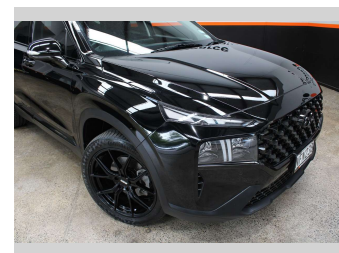

# 2021 Hyundai Santa Fe TM ELITE 2.2D 4WD NZ NEW

**Purchase Price** **\$46,990**  
Includes GST, Registration & Licensing

Finance may be available on this vehicle. Ask one of our friendly staff for more information.

Body Style  
**5 door, Wagon**

Odometer  
**45,904 km**

Engine  
**2199 cc, Internal Combustion**

Fuel Type  
**Diesel**

Transmission  
**Automatic**

Wheels  
-

VIN  
**KMHS381HWMU349150**

Interior  
-