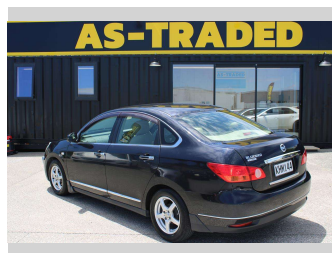

2008 Nissan Bluebird SYLPHY LOW KMS!!!

Purchase Price **\$5,990**
Includes GST, Registration & Licensing

Finance may be available on this vehicle. Ask one of our friendly staff for more information.

UDC
New Zealand's Finance Company
MARRAC
MEANS FINANCE

Gain peace of mind with Mechanical Breakdown Insurance. **Ask us how.**

autosure
INSURANCE

Top features
None Listed

Body Style
Sedan

Odometer
90,355 km

Engine
1990 cc, Internal Combustion

Fuel Type
Petrol

Transmission
Automatic

Wheels
-

VIN
7AT0DH1EX16080004

Interior
-

Safety
-

Reg No.
KHM144

Ext Colour
Blue

History
Ex-Overseas

Seats
5 seats