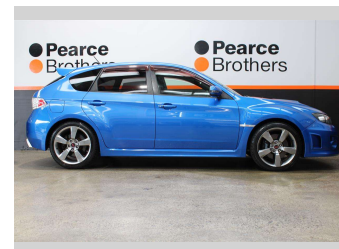

2010 Subaru Impreza WRX STI, AWD, LOW KMS

Purchase Price **\$17,990**
Includes GST, Registration & Licensing

Finance may be available on this vehicle. Ask one of our friendly staff for more information.

Body Style
Hatchback

Odometer
106,116 km

Engine
2457 cc, Internal Combustion

Fuel Type
Petrol

Transmission
Automatic

Wheels
-

VIN
7AT0GF09X22006287

Interior
-

Safety
-

Reg No.
PGT936

Ext Colour
Blue

History
Ex-Overseas

Seats
5 seats

CO2 Emissions
-

Energy Economy
-

-