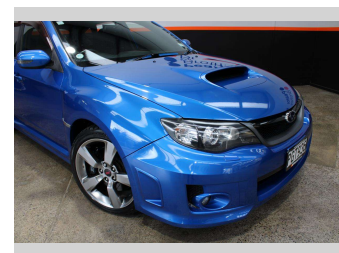

2010 Subaru Impreza WRX STI, AWD, LOW KMS

Purchase Price **\$17,990**
Includes GST, Registration & Licensing

Finance may be available on this vehicle. Ask one of our friendly staff for more information.

Body Style
Hatchback

Odometer
106,116 km

Engine
2457 cc, Internal Combustion

Fuel Type
Petrol

Transmission
Automatic

Wheels
-

VIN
7AT0GF09X22006287

Interior
-

Safety
-

Reg No.
PGT936

Ext Colour
Blue

History
Ex-Overseas

Seats
5 seats

CO2 Emissions
-

Energy Economy
-

-