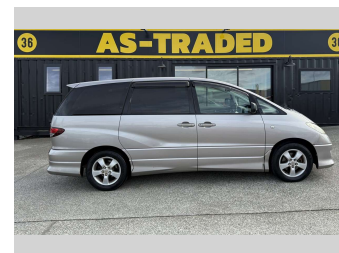

2004 Toyota Estima AERAS T

Purchase Price **\$5,990**
Includes GST, Registration & Licensing

Finance may be available on this vehicle. Ask one of our friendly staff for more information.

UDC
New Zealand's Finance Company
MARAC
MEANS FINANCE

Gain peace of mind with Mechanical Breakdown Insurance. **Ask us how.**

autosure
INSURANCE

Top features

- » Towbar

Body Style
Wagon

Odometer
166,593 km

Engine
2360 cc, Internal Combustion

Fuel Type
Petrol