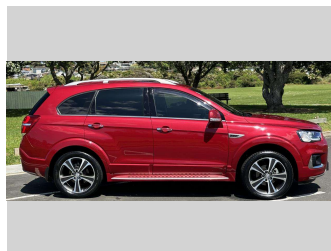

2016 Holden Captiva LTZ 2.2TD 4WD

Purchase Price **\$16,975**
Includes GST, Registration & Licensing

Finance may be available on this vehicle. Ask one of our friendly staff for more information.

Gain peace of mind with Mechanical Breakdown Insurance. **Ask us how.**

Top features
None Listed

Body Style
4 door, SUV

Odometer
129,607 km

Engine
2231 cc, In-Line

Fuel Type
Diesel

Transmission
Automatic, 4WD

Wheels
-

VIN
KL3CD2669GB528631

Interior
-

Safety
-

Reg No.
KFA250

Ext Colour
Red

History
NZ New, 6 owners

Seats
7 seats

CO2 Emissions
-

Energy Economy
-