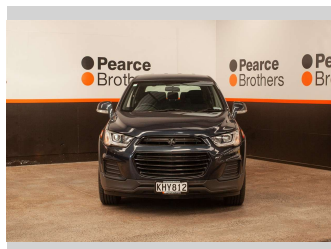

# 2017 Holden Captiva LS, 7 SEATER, BLACKED OUT

**Purchase Price** **\$13,990**  
Includes GST, Registration & Licensing

Finance may be available on this vehicle. Ask one of our friendly staff for more information.

Body Style  
**4 door, Wagon**

Odometer  
**99,700 km**

Engine  
**2384 cc, Internal Combustion**

Fuel Type  
**Petrol**

Transmission  
**Automatic**

Wheels  
-

VIN  
**KL3CA26U9GB53XXXX**

Interior  
-