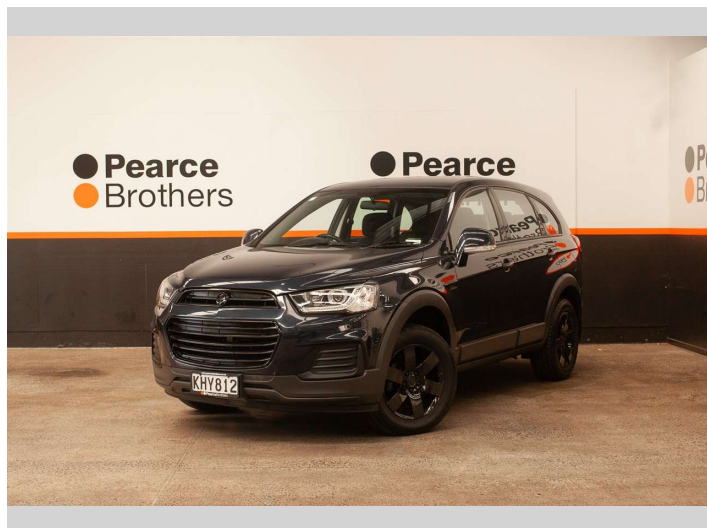

# 2017 Holden Captiva LS, 7 SEATER, BLACKED OUT

**Purchase Price** **\$13,990**  
Includes GST, Registration & Licensing

Finance may be available on this vehicle. Ask one of our friendly staff for more information.

Body Style  
**4 door, Wagon**

Odometer  
**99,700 km**

Engine  
**2384 cc, Internal Combustion**

Fuel Type  
**Petrol**

Transmission  
**Automatic**

Wheels  
-

VIN  
**KL3CA26U9GB53XXXX**

Interior  
-