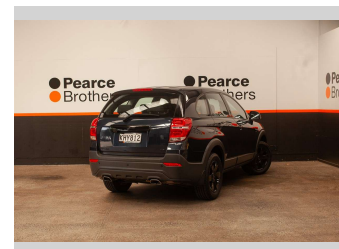

# 2017 Holden Captiva LS, 7 SEATER, BLACKED OUT

**Purchase Price** **\$13,990**  
Includes GST, Registration & Licensing

Finance may be available on this vehicle. Ask one of our friendly staff for more information.

Body Style  
**4 door, Wagon**

Odometer  
**99,700 km**

Engine  
**2384 cc, Internal Combustion**

Fuel Type  
**Petrol**

Transmission  
**Automatic**

Wheels  
-

VIN  
**KL3CA26U9GB53XXXX**

Interior  
-