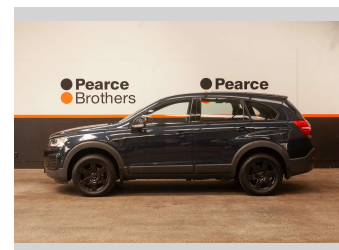

# 2017 Holden Captiva LS, 7 SEATER, BLACKED OUT

**Purchase Price** **\$13,990**  
Includes GST, Registration & Licensing

Finance may be available on this vehicle. Ask one of our friendly staff for more information.

Body Style  
**4 door, Wagon**

Odometer  
**99,700 km**

Engine  
**2384 cc, Internal Combustion**

Fuel Type  
**Petrol**

Transmission  
**Automatic**

Wheels  
-

VIN  
**KL3CA26U9GB53XXXX**

Interior  
-