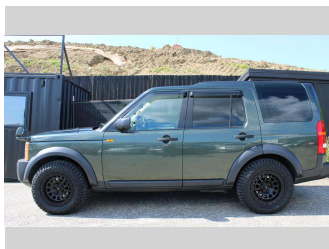

2009 Land Rover Discovery 3

Purchase Price **\$14,999**
Includes GST, Registration & Licensing

Finance may be available on this vehicle. Ask one of our friendly staff for more information.

Gain peace of mind with Mechanical Breakdown Insurance. **Ask us how.**

Top features

- » 4WD/4x4

Body Style
SUV

Odometer
157,000 km

Engine
4000 cc, Internal Combustion

Fuel Type
Petrol

Transmission
Automatic, 4WD

Wheels
-