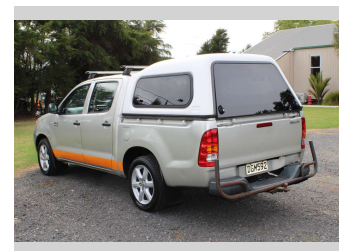

2006 Toyota Hilux 3.0TD 2WD D/C UTE 5M

Purchase Price **\$7,990**
Includes GST, Registration & Licensing

Finance may be available on this vehicle. Ask one of our friendly staff for more information.

Gain peace of mind with Mechanical Breakdown Insurance. **Ask us how.**

Top features
None Listed

Body Style
Ute

Odometer
400,735 km

Engine
2982 cc, Internal Combustion

Fuel Type
Diesel

Transmission
MANUAL, Rear Wheel

Wheels
-

VIN
MR0EZ12G704002513

Interior
-

Safety
-

Reg No.
DGM592

Ext Colour
Silver

History
NZ New

Seats
5 seats

CO2 Emissions
-

Energy Economy
-