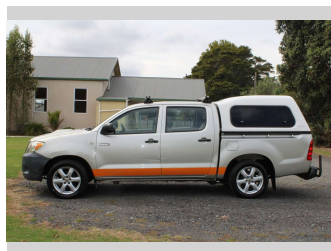

2006 Toyota Hilux 3.0TD 2WD D/C UTE 5M

Purchase Price **\$7,990**
Includes GST, Registration & Licensing

Finance may be available on this vehicle. Ask one of our friendly staff for more information.

Gain peace of mind with Mechanical Breakdown Insurance. **Ask us how.**

Top features
None Listed

Body Style
Ute

Odometer
400,735 km

Engine
2982 cc, Internal Combustion

Fuel Type
Diesel

Transmission
MANUAL, Rear Wheel

Wheels
-

VIN
MR0EZ12G704002513

Interior
-

Safety
-

Reg No.
DGM592

Ext Colour
Silver

History
NZ New

Seats
5 seats

CO2 Emissions
-

Energy Economy
-