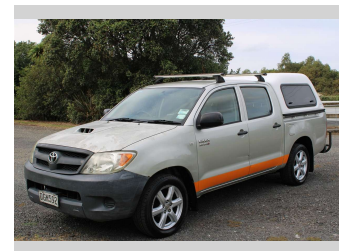

2006 Toyota Hilux 3.0TD 2WD D/C UTE 5M

Purchase Price **\$7,990**
Includes GST, Registration & Licensing

Finance may be available on this vehicle. Ask one of our friendly staff for more information.

Gain peace of mind with Mechanical Breakdown Insurance. **Ask us how.**

Top features
None Listed

Body Style
Ute

Odometer
400,735 km

Engine
2982 cc, Internal Combustion

Fuel Type
Diesel

Transmission
MANUAL, Rear Wheel

Wheels
-

VIN
MR0EZ12G704002513

Interior
-

Safety
-

Reg No.
DGM592

Ext Colour
Silver

History
NZ New

Seats
5 seats

CO2 Emissions
-

Energy Economy
-