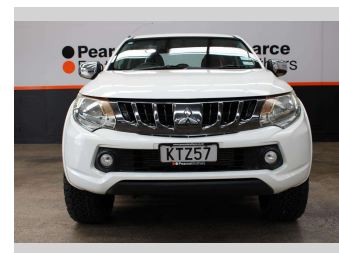

2017 Mitsubishi Triton GLXR 4WD MANUAL

Purchase Price **\$25,990**
Includes GST, Registration & Licensing

Finance may be available on this vehicle. Ask one of our friendly staff for more information.

Gain peace of mind with Mechanical Breakdown Insurance. **Ask us how.**

Body Style
4 door, Ute

Odometer
162,144 km

Engine
2442 cc, Internal Combustion

Fuel Type
Diesel

Transmission
MANUAL

Wheels
-

VIN
MMAJJKL10HH013044

Interior
-