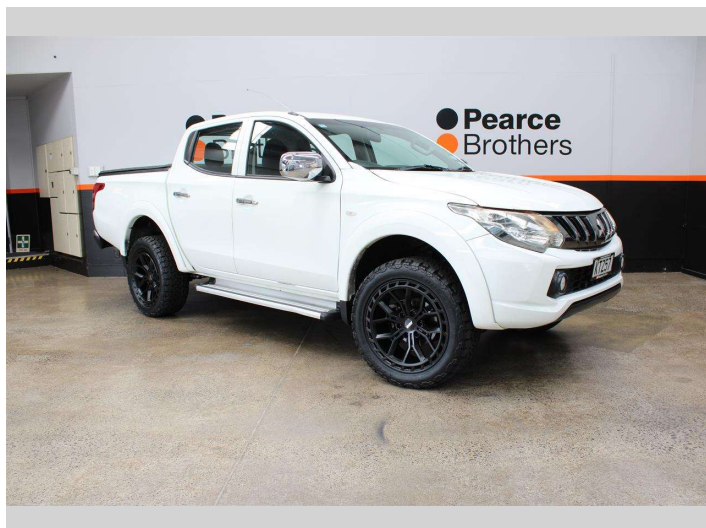

2017 Mitsubishi Triton GLXR 4WD MANUAL

Purchase Price **\$25,990**
Includes GST, Registration & Licensing

Finance may be available on this vehicle. Ask one of our friendly staff for more information.

Gain peace of mind with Mechanical Breakdown Insurance. **Ask us how.**

Body Style
4 door, Ute

Odometer
162,144 km

Engine
2442 cc, Internal Combustion

Fuel Type
Diesel

Transmission
MANUAL

Wheels
-

VIN
MMAJJKL10HH013044

Interior
-

Safety
-

Reg No.
KTZ57

Ext Colour
White

History
NZ New

Seats
5 seats

CO2 Emissions
-

Energy Economy
-

VIN
-