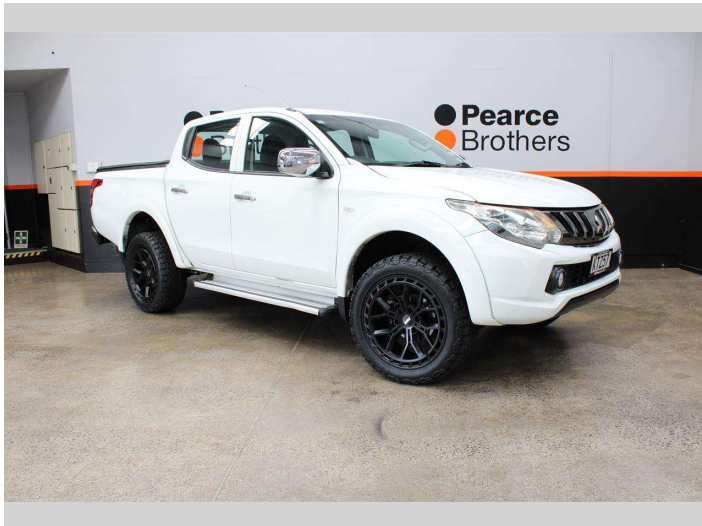

2017 Mitsubishi Triton GLXR 4WD MANUAL

Purchase Price **\$24,990**
Includes GST, Registration & Licensing

Finance may be available on this vehicle. Ask one of our friendly staff for more information.

Gain peace of mind with Mechanical Breakdown Insurance. **Ask us how.**

Body Style
4 door, Ute

Odometer
162,144 km

Engine
2442 cc, Internal Combustion

Fuel Type
Diesel

Transmission
MANUAL

Wheels
-

VIN
MMAJJKL10HH013044

Interior
-