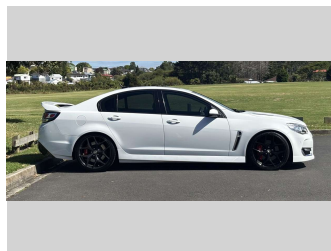

2016 Holden Commodore VF2 SS-V REDLINE 6.2

Purchase Price **\$51,975**
Includes GST, Registration & Licensing

Finance may be available on this vehicle. Ask one of our friendly staff for more information.

Gain peace of mind with Mechanical Breakdown Insurance. **Ask us how.**

Top features
None Listed

Body Style
4 door, Sedan

Odometer
95,356 km

Engine
6162 cc, In-Line

Fuel Type
Petrol

Transmission
Automatic, Rear Wheel

Wheels
-

VIN
6G1FE5EW1GL250356

Interior
-

Safety
-

Reg No.
KWH395

Ext Colour
white

History
NZ New, 13 owners

Seats
5 seats