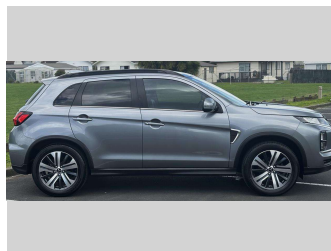

# 2021 Mitsubishi ASX VRX 2.4 PETROL NZ NEW

**Purchase Price** **\$24,975**  
Includes GST, Registration & Licensing

Finance may be available on this vehicle. Ask one of our friendly staff for more information.