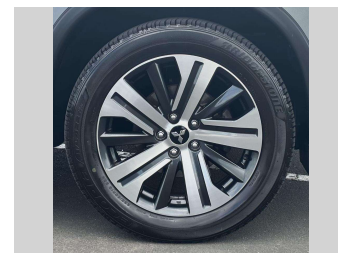

2021 Mitsubishi ASX VRX 2.4 PETROL NZ NEW

Purchase Price **$24,975**
Includes GST, Registration & Licensing

Finance may be available on this vehicle. Ask one of our friendly staff for more information.

Gain peace of mind with Mechanical Breakdown Insurance. **Ask us how.**

Top features
None Listed

Body Style
5 door, SUV

Odometer
45,674 km

Engine
2360 cc, In-Line

Fuel Type
Petrol

Transmission
Automatic, Front Wheel

Wheels
-

VIN
JMFXTGA5WMU001756

Interior
-

Safety
-

Reg No.
NLM946

Ext Colour
Grey

History
NZ New, 6 owners

Seats
5 seats

CO2 Emissions
-

Energy Economy
-

Stock ID: 33266

Pearce Brothers | Phone 09 2777 335 | Email natalia@pearcebrothers.co.nz
122 Great South Road, Papatoetoe, Auckland 2025, New Zealand
www.pearcebrothers.co.nz

4.69 | 1165 reviews