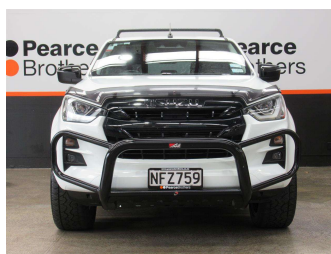

# 2021 Isuzu D-Max LS 4X4, 20" MAGS, NEW SHAPE

**Purchase Price** **\$42,990**  
Includes GST, Registration & Licensing

Finance may be available on this vehicle. Ask one of our friendly staff for more information.

Body Style  
**4 door, Ute**

Odometer  
**98,683 km**

Engine  
**2999 cc, Internal Combustion**

Fuel Type  
**Diesel**

Transmission  
**Automatic**

Wheels  
-

VIN  
**MPATFS40JMT003901**

Interior  
-