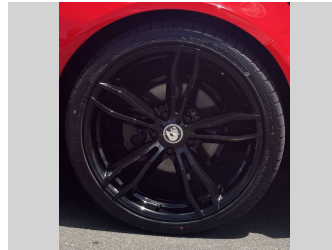

# 2015 Holden Commodore VF 2 SV6 BLACKOUT

**Purchase Price** **\$25,975**  
Includes GST, Registration & Licensing

Finance may be available on this vehicle. Ask one of our friendly staff for more information.

Gain peace of mind with Mechanical Breakdown Insurance. **Ask us how.**

**Top features**  
None Listed

Body Style  
**4 door, Sedan**

Odometer  
**134,727 km**

Engine  
**3600 cc, In-Line**

Fuel Type  
**Petrol**

Transmission  
**Automatic, Rear Wheel**

Wheels  
-

VIN  
**6G1FB5E34FL112842**

Interior  
-

Safety  
-

Reg No.  
**LYL417**

Ext Colour  
**Red**

History  
**Ex-Overseas, 3 owners**