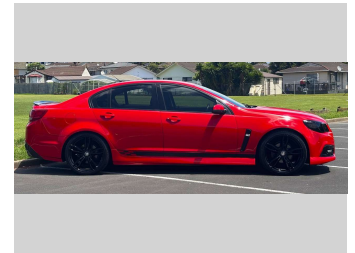

# 2015 Holden Commodore VF 2 SV6 BLACKOUT

**Purchase Price** **\$25,975**  
Includes GST, Registration & Licensing

Finance may be available on this vehicle. Ask one of our friendly staff for more information.

Gain peace of mind with Mechanical Breakdown Insurance. **Ask us how.**

**Top features**  
None Listed

Body Style  
**4 door, Sedan**

Odometer  
**134,727 km**

Engine  
**3600 cc, In-Line**

Fuel Type  
**Petrol**

Transmission  
**Automatic, Rear Wheel**

Wheels  
-

VIN  
**6G1FB5E34FL112842**

Interior  
-

Safety  
-

Reg No.  
**LYL417**

Ext Colour  
**Red**

History  
**Ex-Overseas, 3 owners**