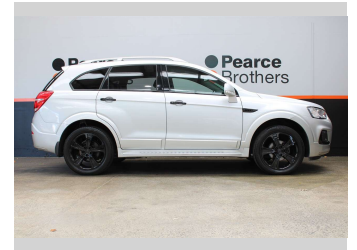

2018 Holden Captiva LTZ, 4WD, BLACKED OUT

Purchase Price **\$18,990**
Includes GST, Registration & Licensing

Finance may be available on this vehicle. Ask one of our friendly staff for more information.

Body Style
4 door, Wagon

Odometer
86,805 km

Engine
2231 cc, Internal Combustion

Fuel Type
Diesel

Transmission
Automatic

Wheels
-

VIN
KL3CD2669JB04XXXX

Interior
-