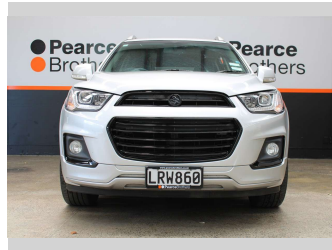

2018 Holden Captiva LTZ, 4WD, BLACKED OUT

Purchase Price **\$18,990**
Includes GST, Registration & Licensing

Finance may be available on this vehicle. Ask one of our friendly staff for more information.

Body Style
4 door, Wagon

Odometer
86,805 km

Engine
2231 cc, Internal Combustion

Fuel Type
Diesel

Transmission
Automatic

Wheels
-

VIN
KL3CD2669JB04XXXX

Interior
-