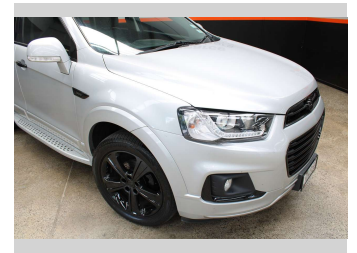

2018 Holden Captiva LTZ, 4WD, BLACKED OUT

Purchase Price **\$18,990**
Includes GST, Registration & Licensing

Finance may be available on this vehicle. Ask one of our friendly staff for more information.

Body Style
4 door, Wagon

Odometer
86,805 km

Engine
2231 cc, Internal Combustion

Fuel Type
Diesel

Transmission
Automatic

Wheels
-

VIN
KL3CD2669JB04XXXX

Interior
-