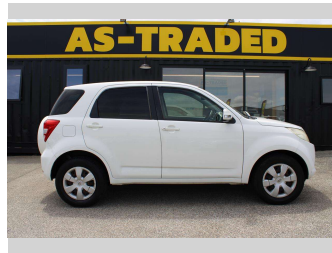

# 2006 Toyota Rush COMPACT SUV!!

**Purchase Price** **\$7,995**  
Includes GST, Registration & Licensing

Finance may be available on this vehicle. Ask one of our friendly staff for more information.

Gain peace of mind with Mechanical Breakdown Insurance. **Ask us how.**

**Top features**

- » Tinted Windows

Body Style  
**Wagon**

Odometer  
**132,177 km**

Engine  
**1490 cc, Internal Combustion**

Fuel Type  
**Petrol**

Transmission  
**Automatic**

Wheels  
-