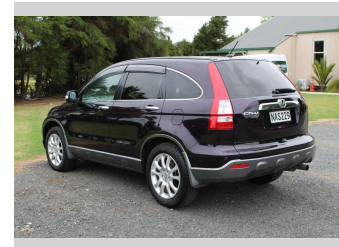

# 2007 Honda CRV 2.4P ALL WHEEL DRIVE

**Purchase Price** **\$6,850**  
Includes GST, Registration & Licensing

Finance may be available on this vehicle. Ask one of our friendly staff for more information.