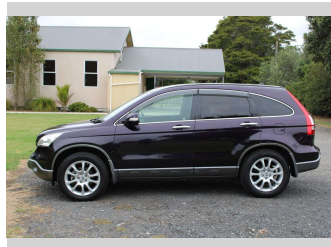

# 2007 Honda CRV 2.4P ALL WHEEL DRIVE

**Purchase Price** **\$6,850**  
Includes GST, Registration & Licensing

Finance may be available on this vehicle. Ask one of our friendly staff for more information.