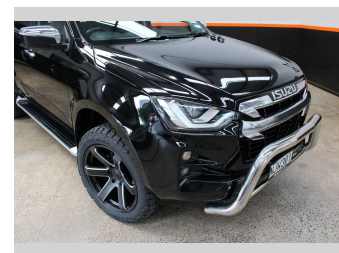

2021 Isuzu D-Max LS AUTO, BRAND NEW 20" MAGS

Purchase Price **\$38,990**
Includes GST, Registration & Licensing

Finance may be available on this vehicle. Ask one of our friendly staff for more information.

UDC
New Zealand's Finance Company
MARAC
MEANS FINANCE

Gain peace of mind with Mechanical Breakdown Insurance. **Ask us how.**

autosure
INSURANCE

- Top features**
- » Air Bag(s)
 - » Air Conditioning
 - » Alloys
 - » Bluetooth
 - » Car Stereo
 - » Central Locking
 - » Central Locking
 - » Cruise Control
 - » Cruise Control
 - » Electric Mirrors
 - » Electric Mirrors
 - » Electric Windows
 - » Fog Lights
 - » Power Steering
 - » Remote Locking
 - » Reverse Camera
 - » Reverse Camera
 - » Running Boards

Body Style
4 door, Ute

Odometer
62,339 km

Engine
2999 cc, Internal Combustion

Fuel Type
Diesel

Transmission
Automatic

Wheels
-

VIN
MPATFR40JMT003301

Interior
-