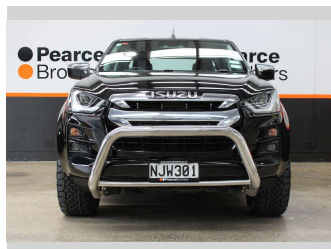

2021 Isuzu D-Max LS AUTO, BRAND NEW 20" MAGS

Purchase Price **\$38,990**
Includes GST, Registration & Licensing

Finance may be available on this vehicle. Ask one of our friendly staff for more information.

UDC
New Zealand's Finance Company
MARAC
MEANS FINANCE

Gain peace of mind with Mechanical Breakdown Insurance. **Ask us how.**

autosure
INSURANCE

- Top features**
- » Air Bag(s)
 - » Air Conditioning
 - » Alloys
 - » Bluetooth
 - » Car Stereo
 - » Central Locking
 - » Central Locking
 - » Cruise Control
 - » Cruise Control
 - » Electric Mirrors
 - » Electric Mirrors
 - » Electric Windows
 - » Fog Lights
 - » Power Steering
 - » Remote Locking
 - » Reverse Camera
 - » Reverse Camera
 - » Running Boards

Body Style
4 door, Ute

Odometer
62,339 km

Engine
2999 cc, Internal Combustion

Fuel Type
Diesel

Transmission
Automatic

Wheels
-

VIN
MPATFR40JMT003301

Interior
-