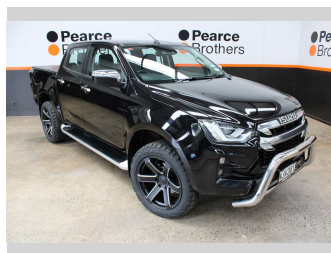

2021 Isuzu D-Max LS AUTO, BRAND NEW 20" MAGS

Purchase Price **\$38,990**
Includes GST, Registration & Licensing

Finance may be available on this vehicle. Ask one of our friendly staff for more information.

UDC
New Zealand's Finance Company
MARAC
MEANS FINANCE

Gain peace of mind with Mechanical Breakdown Insurance. **Ask us how.**

autosure
INSURANCE

- Top features**
- » Air Bag(s)
 - » Air Conditioning
 - » Alloys
 - » Bluetooth
 - » Car Stereo
 - » Central Locking
 - » Central Locking
 - » Cruise Control
 - » Cruise Control
 - » Electric Mirrors
 - » Electric Mirrors
 - » Electric Windows
 - » Fog Lights
 - » Power Steering
 - » Remote Locking
 - » Reverse Camera
 - » Reverse Camera
 - » Running Boards

Body Style
4 door, Ute

Odometer
62,339 km

Engine
2999 cc, Internal Combustion

Fuel Type
Diesel

Transmission
Automatic

Wheels
-

VIN
MPATFR40JMT003301

Interior
-