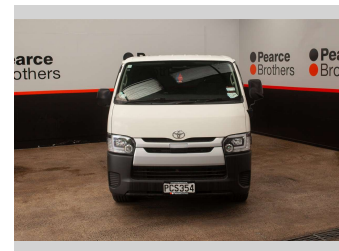

# 2018 Toyota Hiace DIESEL,AUTO,TIDY

**Purchase Price** **\$27,990**  
Includes GST, Registration & Licensing

Finance may be available on this vehicle. Ask one of our friendly staff for more information.

Body Style  
**People Movers**

Odometer  
**120,862 km**

Engine  
**2759 cc, Internal Combustion**

Fuel Type  
**Diesel**

Transmission  
**Automatic**

Wheels  
-

VIN  
**7AT0H60FX2200ZZZ**

Interior  
-