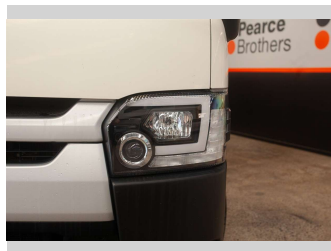

# 2018 Toyota Hiace DIESEL,AUTO,TIDY

**Purchase Price** **\$27,990**  
Includes GST, Registration & Licensing

Finance may be available on this vehicle. Ask one of our friendly staff for more information.

Body Style  
**People Movers**

Odometer  
**120,862 km**

Engine  
**2759 cc, Internal Combustion**

Fuel Type  
**Diesel**

Transmission  
**Automatic**

Wheels  
-

VIN  
**7AT0H60FX2200ZZZ**

Interior  
-