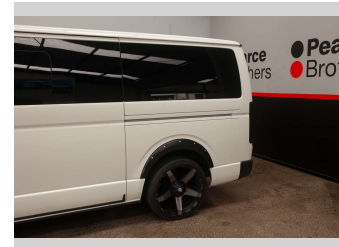

# 2018 Toyota Hiace DIESEL,AUTO,TIDY

**Purchase Price** **\$27,990**  
Includes GST, Registration & Licensing

Finance may be available on this vehicle. Ask one of our friendly staff for more information.

Body Style  
**People Movers**

Odometer  
**120,862 km**

Engine  
**2759 cc, Internal Combustion**

Fuel Type  
**Diesel**

Transmission  
**Automatic**

Wheels  
-

VIN  
**7AT0H60FX2200ZZZ**

Interior  
-