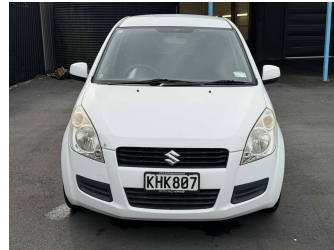

2010 Suzuki Splash ALLOYS,AUTO,ECONOMICAL

Purchase Price **\$4,990**
Includes GST, Registration & Licensing

Finance may be available on this vehicle. Ask one of our friendly staff for more information.

Gain peace of mind with Mechanical Breakdown Insurance. **Ask us how.**

Top features
None Listed

Body Style
Hatchback

Odometer
136,553 km

Engine
1240 cc, Internal Combustion

Fuel Type
Petrol

Transmission
CVT

Wheels
-

VIN
TSMEXB32S00358084

Interior
-

Safety
-

Reg No.
KHK807

Ext Colour
White

History
Ex-Overseas

Seats
5 seats

CO2 Emissions
-

Energy Economy
-