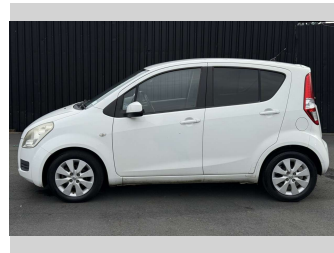

2010 Suzuki Splash ALLOYS,AUTO,ECONOMICAL

Purchase Price **\$4,990**
Includes GST, Registration & Licensing

Finance may be available on this vehicle. Ask one of our friendly staff for more information.

Gain peace of mind with Mechanical Breakdown Insurance. **Ask us how.**

Top features
None Listed

Body Style
Hatchback

Odometer
136,553 km

Engine
1240 cc, Internal Combustion

Fuel Type
Petrol

Transmission
CVT

Wheels
-

VIN
TSMEXB32S00358084

Interior
-

Safety
-

Reg No.
KHK807

Ext Colour
White

History
Ex-Overseas

Seats
5 seats

CO2 Emissions
-

Energy Economy
-